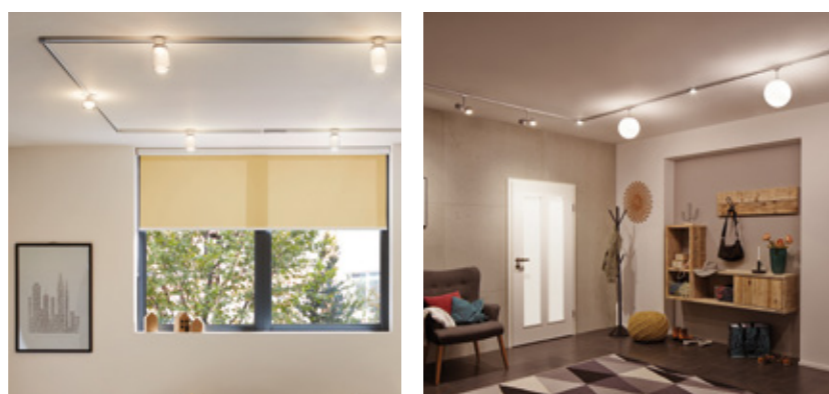

LED panel

Planar light – right where you need it!

The innovative URail LED panels provide low-glare planar light, which is all the rage right now. They can be installed both on the wall and on the ceiling and they provide the same sort of light as you would expect from a small window.

Panel Loop A++-A
incl. 1x7 W
812 lm, 2.700 K
230 V
⌀35 ⇄380 ⌀110 mm

CM 953.19

W 953.20

Panel Ring A++-A
incl. 1x7 W
812 lm, 2.700 K
230 V
⌀220 ⌀30 mm

CM 953.15

W 953.16

Panel Double A++-A
incl. 1x8 W
695 lm, 2.700 K
230 V
⌀30 ⇄288 ⌀127 mm

CM 953.09