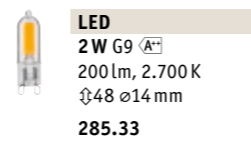

LED
2W G9 A^+
200 lm, 2.700 K
∅48 ∅14 mm
285.33