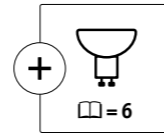

URail spotlights

Replaceable lamp included

Spot Tube	Spot Barelli
incl. 1x6,5W, GU10, A^+	incl. 1x6,5W, GU10, A^+
425 lm, 2.700 K	425 lm, 2.700 K
230 V	230 V
∅112 ∅65 mm	∅165 ∅51 ∅100 ∅51 mm
CM 952.85	CM 951.54
W 952.86	W 951.55

URail spotlights

Choose the lamp yourself!

Spot Cone	Spot Pipe	Spot Pure I	Spot Barelli	Spot Cover	Spot Pure II
max. 10W, GU10	max. 10W, GU10	max. 10W, GU10	max. 10W, GU10	max. 10W, GU10	max. 10W, GU10
230V	230V	230V	230V	230V	230V
∅180 ∅85 ∅90 mm	∅150 ∅65 ∅100 mm	∅110 ∅58 ∅66 mm	∅138 ∅68 ∅35 mm	∅140 ∅58 ∅90 mm	∅110 ∅58 ∅66 mm
CM 976.13	CM 976.12	CM 953.29	CM 954.61	CM 953.35	CM 953.31
W 953.62	W 953.63	W 953.30		W 953.36	W 953.33

Spot Blossom	Spot Blossom	Spot Blossom
max. 10W, G9	max. 10W, G9	max. 10W, G9
230V	230V	230V
∅128 ∅74 ∅115 mm	∅128 ∅74 ∅115 mm	∅128 ∅74 ∅115 mm
CM 953.37	CM 953.38	CM 953.39
W 953.42	W 953.43	W 953.44

LED Maxiflood
3,5W GU10 A^+
250 lm, 2.700 K
∅52 ∅51 mm
285.36

LED
2W G9 A^+
200 lm, 2.700 K
∅48 ∅14 mm
285.33

LED
7W GU10 A^+
500 lm, 2.700 K
∠ 36°-36°, 660 cd
∅56 ∅50 mm
285.76

LED
3W G9 A^+
300 lm, 2.700 K
∅50 ∅16 mm
284.46

LED
5,7W GU10 A^+
350 lm, 2.700 K
∠ 36°, 650 cd
∅53 ∅51 mm
284.34

LED
6,5W GU10 A^+
445 lm, 2.700 K
∠ 36°-36°, 700 cd
∅55 ∅51 mm
285.62

Starter sets including 3 spots

Unpack and get started!

Starter Set Barelli A^{++-E}
max. 3x10W, GU10
230V
∅1,2 m

CM 954.59

Starter Set Cover A^{++-E}
max. 3x10W, GU10
230V
∅1,2 m

CM 954.62

Starter Set Pure II A^{++-E}
max. 3x10W, GU10
230V
∅1,2 m

CM 954.63

LED floodlight

For wide-coverage, indirect lighting

Bluetooth

BLE LED Fluter Chronos A^{++-A}
incl. 1x12W
1.500 lm, 2.700 - 6.500 K
230V
∅122 ∅266 ∅114 mm

CM 955.05

Spot Blade A^{++-A}
incl. 1x14,4W
1.240 lm, 2.700 K
230V
∅256 ∅400 ∅55 mm

CM 954.34