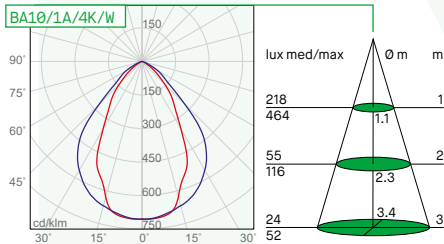

BA10/1A

Code	Nominal/lm	Real/lm	W	CCT	Beam
BA10/1A/3K/W	810	592	9	3000K	80x60°
BA10/1A/4K/W	900	658	9	4000K	80x60°
BA10/1A/3K/G	810	592	9	3000K	80x60°
BA10/1A/4K/G	900	658	9	4000K	80x60°
BA10/1A/3K/A	810	592	9	3000K	80x60°
BA10/1A/4K/A	900	658	9	4000K	80x60°

2 ANNI DI GARANZIA • YEARS OF GUARANTEE

Apparecchio LED per installazione a parete, con fascio mono direzionale.

LED fitting for wall-mounted installation, with mono direction emission.

Applique murale LED avec émission de lumière mono directionnelle.

LED-Leuchter für Wandinstallation mit uni- direktionalem Strahl.

LED HONGLI.

HONGLI LED.

LED HONGLI.

HONGLI LED.

Life time 36.000h (rendimento 70%).

Life time 36.000h (70% lumen maintenance).

Durée de vie 36.000h (rendement 70%).

Lebensdauer 36.000h (Lichtstrom 70%).

Corpo in alluminio pressofuso a basso contenuto di rame, verniciato grigio, bianco o antracite.

Body in grey, white or anthracite painted die-cast aluminium, copper free.

Corps en fonderie d'aluminium à faible teneur en cuivre.

Aluminiumdruckguss-Gehäuse mit niedrigem Kupferanteil.

L'apparecchio è dotato di base di fissaggio a parete pre cablata con morsetti ad innesto rapido.

The luminaire is equipped with wall mounting base including plug and play terminal block.

L'appareil est fourni avec base de fixation au mur pré-cablée avec borne de connexion rapide.

Leuchte geliefert mit Befestigungsbasis, vorverkabelt mit Schnellverbindungsanschluss, für Wandinstallation.

Vetro trasparente con diffusore microprismatico.

Transparent glass with micro prismatic diffuser.

Verre transparent avec diffuseur micro-prismatique.

Transparentes Glas mit mikroprismatischem Diffusor.

Guarnizioni in silicone. Viti in acciaio Inox.