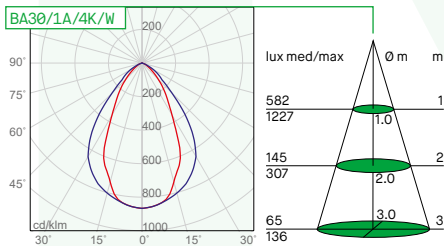

BA30/1A

Code	Nominal/lm	Real/lm	W	CCT	Beam
BA30/1A/3K/W	2250	1274	25	3000K	80x60°
BA30/1A/4K/W	2500	1415	25	4000K	80x60°
BA30/1A/3K/G	2250	1274	25	3000K	80x60°
BA30/1A/4K/G	2500	1415	25	4000K	80x60°
BA30/1A/3K/A	2250	1274	25	3000K	80x60°
BA30/1A/4K/A	2500	1415	25	4000K	80x60°

2 ANNI DI GARANZIA
2 YEARS OF GUARANTEE

Apparecchio LED per installazione a parete, con fascio mono direzionale.

LED fitting for wall-mounted installation, with mono direction emission.

Applique murale LED avec émission de lumière mono directionnelle.

LED-Leuchter für Wandinstallation mit uni- direktionalem Strahl.

LED HONGLI.

HONGLI LED.

LED HONGLI.

HONGLI LED.

Life time 36.000h (rendimento 70%).

Life time 36.000h (70% lumen maintenance).

Durée de vie 36.000h (rendement 70%).

Lebensdauer 36.000h (Lichtstrom 70%).

Corpo in alluminio pressofuso a basso contenuto di rame, verniciato grigio, bianco o antracite.

Body in grey, white or anthracite painted die-cast aluminium, copper free.

Corps en fonderie d'aluminium à faible teneur en cuivre.

Aluminiumdruckguss-Gehäuse mit niedrigem Kupferanteil.

L'apparecchio è dotato di base di fissaggio a parete pre cablata con morsetti ad innesto rapido.

The luminaire is equipped with wall mounting base including plug and play terminal block.

L'appareil est fourni avec base de fixation au mur pré-cablée avec borne de connexion rapide.

Leuchte geliefert mit Befestigungsbasis, vorverkabelt mit Schnellverbindungsanschluss, für Wandinstallation.

Vetro trasparente con diffusore micro-prismatico.

Transparent glass with micro prismatic diffuser.

Verre transparent avec diffuseur micro-prismatique.

Transparentes Glas mit mikroprismatischem Diffusor.

Guarnizioni in silicone. Viti in acciaio Inox.