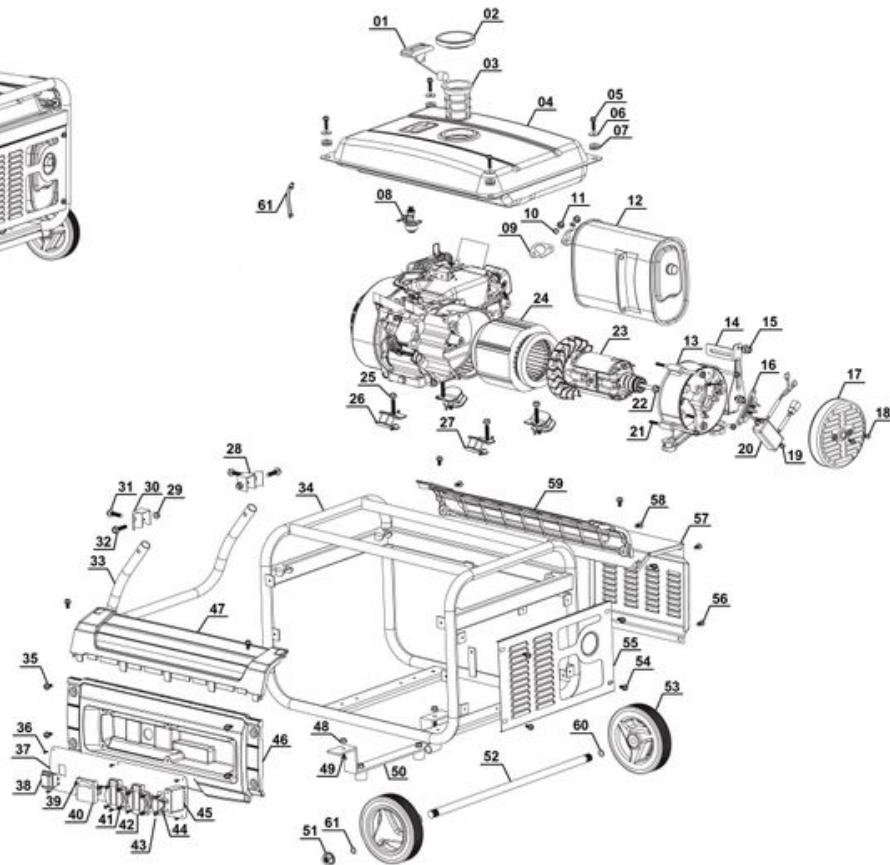

iSC GmbH
Customer Service
Eschenstraße 6
94405 Landau/Isar

Telephone:
Email:

+49 9951 959 2014
service-de@einhell.com

TC-PG 35/E5
Power Generator (Petrol)

Article number: 4152551
Identify number: 11019

Spare parts

Pos	SKU	Identify number	Product Name	Pos	SKU	Identify number	Product Name
001	415255001001	00000	fuel level gauge	901	415255101901	00010	engine
002	415255001002	00000	fuel tank cap				
003	415255001003	00000	fuel filter net				
004	415255001004	00000	Metal tank				
005	415255001005	00000	M6*20 bolt				
006	415255001006	00000	gasket				
007	415255001007	00000	bush				
008	415255001008	00000	Tank switch				
009	415255001009	00000	muffler gasket				
010	415255001010	00000	gasket F10				
011	415255001011	00000	nut M8				
012	415255001012	00000	muffler assy				
013	415255001013	00000	motor stand				
014	415255001014	00000	Silencer holder				
015	415255001015	00000	M8*16 bolt				
016	415255001016	00000	terminal				
017	415255001017	00000	motor shield				
018	415255001018	00000	cross screw M5*12				
019	415255001019	00000	cross screw M5*16				
020	415255001020	00000	pressure regulator				
021	415255001021	00000	flange bolt M6*170				
022	415255001022	00000	flange bolt M8*240				
023	415255001023	00000	rotor assy				
024	415255001024	00000	stator assy				
025	415255001025	00000	nut M8				
026	415255001026	00000	absorber foot A				
027	415255001027	00000	absorber foot B				
028	415255001028	00000	snap A				
029	415255001029	00000	nut M8				
030	415255001030	00000	snap B				
031	415255001031	00000	M8*28 bolt				
032	415255001032	00000	M8*40 bolt				
033	415255001033	00000	U-handrail				
034	415255001034	00000	rack				
035	415255001035	00000	M6*14 bolt				
036	415255001036	00000	tapping screw ST3,8x12				
037	415255001037	00000	pannel				
038	415255001038	00000	Engine Switch				
039	415255001039	00000	cross screw M4*8				
040	415255001040	00000	Voltmeter with cover				
041	415255001041	00000	cross screw M4*12				
042	415255001042	00000	socket				
043	415255001043	00000	cross screw M3*6				
044	415255001044	00000	Protector waterproof cap				
045	415255001045	00000	protector				
046	415255001046	00000	pannel back cover				
047	415255001047	00000	Tank pannel				
048	415255001048	00000	nut M8				
049	415255001049	00000	M8*12 bolt				
050	415255001050	00000	support frame				
051	415255001051	00000	nut M8				
052	415255001052	00000	wheel axle				
053	415255001053	00000	wheel				
054	415255001054	00000	M6*12 bolt				
055	415255001055	00000	affle				
056	415255001056	00000	M6*12 bolt				
057	415255001057	00000	The side affle plate				
058	415255001058	00000	M6*14 bolt				
059	415255001059	00000	Frame arc plate				
060	415255001060	00000	Plain washer				
061	415255001061	00000	fuel pipe with pipe clips				
800	415255001800	00000	funnel				
801	415255001801	00000	spark plug wrench				
802	415255001802	00000	carbon brush with holder