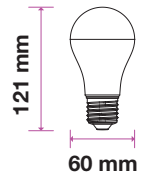

NEW

Thermoplastic Bulb

6.5W VT-2307

SKU: 2806 - 3000K WARM WHITE
SKU: 2807 - 4000K DAY WHITE
SKU: 2808 - 6400K WHITE

5 YEAR WARRANTY

SuperBRIGHT
160
LUMENS/W

EQ. WATTS: 75w
VOLTAGE/FREQUENCY: AC:220-240V, 50Hz
LUMINOUS FLUX: 1055lm
COMMERCIAL TYPE: A60

LED TYPE: SMD
CRI: >80
PF: >0.6
BASE: E27

BEAM ANGLE: 200°
BODY TYPE: Thermoplastic
DIMENSION: 65x134mm
BOX QTY: 100

NEW

Thermoplastic Bulb

9.5W VT-2310

SKU: 2809 - 3000K WARM WHITE
SKU: 2810 - 4000K DAY WHITE
SKU: 2811 - 6400K WHITE

5 YEAR WARRANTY

SuperBRIGHT
160
LUMENS/W

EQ. WATTS: 100w
VOLTAGE/FREQUENCY: AC:220-240V, 50Hz
LUMINOUS FLUX: 1521lm
COMMERCIAL TYPE: A60

LED TYPE: SMD
CRI: >80
PF: >0.6
BASE: E27

BEAM ANGLE: 200°
BODY TYPE: Thermoplastic
DIMENSION: 60x110mm
BOX QTY: 100

NEW

Thermoplastic Bulb

15W VT-2315

SKU: 2812 - 3000K WARM WHITE
SKU: 2813 - 4000K DAY WHITE
SKU: 2814 - 6400K WHITE

5 YEAR WARRANTY

SuperBRIGHT
160
LUMENS/W

EQ. WATTS: 150w
VOLTAGE/FREQUENCY: AC:220-240V, 50Hz
LUMINOUS FLUX: 2500lm
COMMERCIAL TYPE: A65

LED TYPE: SMD
CRI: >80
PF: >0.6
BASE: E27

BEAM ANGLE: 200°
BODY TYPE: Thermoplastic
DIMENSION: 60x121mm
BOX QTY: 100

NEW

Clear Filament Bulb

24W VT-2324

SKU: 2816 - 4000K DAY WHITE
SKU: 2817 - 6400K WHITE

5 YEAR WARRANTY

SuperBRIGHT
160
LUMENS/W

EQ. WATTS: 250w
VOLTAGE/FREQUENCY: AC:220-240V, 50Hz
LUMINOUS FLUX: 4000lm
COMMERCIAL TYPE: ED120

LED TYPE: Filament
CRI: >80
PF: >0.6
BASE: E27

BEAM ANGLE: 310°
BODY TYPE: Glass
DIMENSION: 120x300mm
BOX QTY: 20