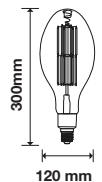

EQ. WATTS: 250w
VOLTAGE/FREQUENCY: AC:220-240V, 50Hz
LUMINOUS FLUX: 4000lm
COMMERCIAL TYPE: ED120

LED TYPE: Filament
CRI: >80
PF: >0.6
BASE: E27

BEAM ANGLE: 310°
BODY TYPE: Glass
DIMENSION: 120x300mm
BOX QTY: 20