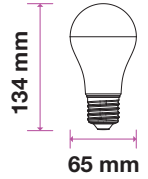

NEW

Thermoplastic Bulb

6.5W VT-2307

SKU: 2806 - 3000K WARM WHITE
SKU: 2807 - 4000K DAY WHITE
SKU: 2808 - 6400K WHITE

5 YEAR WARRANTY

SuperBRIGHT
160
LUMENS/W

EQ. WATTS: 75w
VOLTAGE/FREQUENCY: AC:220-240V, 50Hz
LUMINOUS FLUX: 1055lm
COMMERCIAL TYPE: A60

LED TYPE: SMD
CRI: >80
PF: >0.6
BASE: E27

BEAM ANGLE: 200°
BODY TYPE: Thermoplastic
DIMENSION: 65x134mm
BOX QTY: 100

NEW

Thermoplastic Bulb

9.5W VT-2310

SKU: 2809 - 3000K WARM WHITE
SKU: 2810 - 4000K DAY WHITE
SKU: 2811 - 6400K WHITE

5 YEAR WARRANTY

SuperBRIGHT
160
LUMENS/W

EQ. WATTS: 100w
VOLTAGE/FREQUENCY: AC:220-240V, 50Hz
LUMINOUS FLUX: 1521lm
COMMERCIAL TYPE: A60

LED TYPE: SMD
CRI: >80
PF: >0.6
BASE: E27

BEAM ANGLE: 200°
BODY TYPE: Thermoplastic
DIMENSION: 60x110mm
BOX QTY: 100

NEW

Thermoplastic Bulb

15W VT-2315

SKU: 2812 - 3000K WARM WHITE
SKU: 2813 - 4000K DAY WHITE
SKU: 2814 - 6400K WHITE

5 YEAR WARRANTY

SuperBRIGHT
160
LUMENS/W

EQ. WATTS: 150w
VOLTAGE/FREQUENCY: AC:220-240V, 50Hz
LUMINOUS FLUX: 2500lm
COMMERCIAL TYPE: A65

LED TYPE: SMD
CRI: >80
PF: >0.6
BASE: E27

BEAM ANGLE: 200°
BODY TYPE: Thermoplastic
DIMENSION: 60x121mm
BOX QTY: 100

NEW

Clear Filament Bulb

24W VT-2324

SKU: 2816 - 4000K DAY WHITE
SKU: 2817 - 6400K WHITE

5 YEAR WARRANTY

SuperBRIGHT
160
LUMENS/W

EQ. WATTS: 250w
VOLTAGE/FREQUENCY: AC:220-240V, 50Hz
LUMINOUS FLUX: 4000lm
COMMERCIAL TYPE: ED120

LED TYPE: Filament
CRI: >80
PF: >0.6
BASE: E27

BEAM ANGLE: 310°
BODY TYPE: Glass
DIMENSION: 120x300mm
BOX QTY: 20