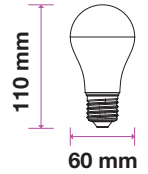

NEW

Thermoplastic Bulb

6.5W VT-2307

SKU: 2806 - 3000K WARM WHITE
SKU: 2807 - 4000K DAY WHITE
SKU: 2808 - 6400K WHITE

5 YEAR WARRANTY

SuperBRIGHT
160
LUMENS/W

EQ. WATTS: 75w
VOLTAGE/FREQUENCY: AC:220-240V, 50Hz
LUMINOUS FLUX: 1055lm
COMMERCIAL TYPE: A60

LED TYPE: SMD
CRI: >80
PF: >0.6
BASE: E27

BEAM ANGLE: 200°
BODY TYPE: Thermoplastic
DIMENSION: 65x134mm
BOX QTY: 100

NEW

Thermoplastic Bulb

9.5W VT-2310

SKU: 2809 - 3000K WARM WHITE
SKU: 2810 - 4000K DAY WHITE
SKU: 2811 - 6400K WHITE

5 YEAR WARRANTY

SuperBRIGHT
160
LUMENS/W

EQ. WATTS: 100w
VOLTAGE/FREQUENCY: AC:220-240V, 50Hz
LUMINOUS FLUX: 1521lm
COMMERCIAL TYPE: A60

LED TYPE: SMD
CRI: >80
PF: >0.6
BASE: E27

BEAM ANGLE: 200°
BODY TYPE: Thermoplastic
DIMENSION: 60x110mm
BOX QTY: 100

NEW

Thermoplastic Bulb

15W VT-2315

SKU: 2812 - 3000K WARM WHITE
SKU: 2813 - 4000K DAY WHITE
SKU: 2814 - 6400K WHITE

5 YEAR WARRANTY

SuperBRIGHT
160
LUMENS/W

EQ. WATTS: 150w
VOLTAGE/FREQUENCY: AC:220-240V, 50Hz
LUMINOUS FLUX: 2500lm
COMMERCIAL TYPE: A65

LED TYPE: SMD
CRI: >80
PF: >0.6
BASE: E27

BEAM ANGLE: 200°
BODY TYPE: Thermoplastic
DIMENSION: 60x121mm
BOX QTY: 100

NEW

Clear Filament Bulb

24W VT-2324

SKU: 2816 - 4000K DAY WHITE
SKU: 2817 - 6400K WHITE

5 YEAR WARRANTY

SuperBRIGHT
160
LUMENS/W

EQ. WATTS: 250w
VOLTAGE/FREQUENCY: AC:220-240V, 50Hz
LUMINOUS FLUX: 4000lm
COMMERCIAL TYPE: ED120

LED TYPE: Filament
CRI: >80
PF: >0.6
BASE: E27

BEAM ANGLE: 310°
BODY TYPE: Glass
DIMENSION: 120x300mm
BOX QTY: 20