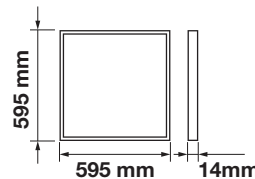

Big Panels-60x60-CRI>95

45W VT-6245

SKU: 8086 - 3000K Warm White
SKU: 8087 - 4000K Day White
SKU: 8088 - 6400K White

3800157648363
3800157648370
3800157648387

Emergency Pack: **Available**
Voltage/Frequency: **AC:200-240V,50/60Hz**
Luminous Flux: **3600lm**
Beam Angle: **120°**

LED Type: **SMD**
CRI: **>95**
PF: **>0.9**
Shape: **Square**

Body Type: **Aluminium+PMMA+PP**
Dimension: **595x595x14mm**
Box Qty: **6 Pcs**