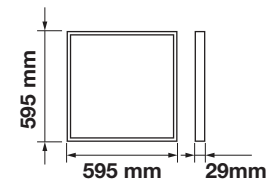

EASY TOGGLE SWITCH

3000K 4000K 6400K

EASY ACCESS FOR COLOR CHANGING WITH BUTTON

31 IN COLOR CHANGING

CCT Changing Panel
40W VT-6240

SKU: 6605 - 3IN1

3800157654852

Voltage/Frequency: **AC:200-240V,50/60Hz**
Luminous Flux: **3200lm**
Beam Angle: **120°**

LED Type: **SMD**
CRI: **>80**
PF: **>0.9**
Shape: **Square**

Body Type: **FE+PP**
Dimension: **595x595x29mm**
Box Qty: **6 Pcs**