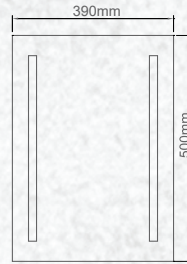

NEW

Mirror Lights

17w **VT-8505**

SKU: 40441 - 6400K White 3800157654982

Voltage/Frequency:	AC:200-240V,50/60Hz
Luminous Flux:	600lm
CRI:	>80
Beam Angle:	120°
Material :	Iron
Unit GW :	6 Kg
IP Rating:	IP44
Size :	500x390x35mm
Box Qty:	1Pcs

NEW

Mirror Lights

30w **VT-8700**

SKU: 40451 - 6400K White 3800157654999

Voltage/Frequency:	AC:200-240V,50/60Hz
Luminous Flux:	750lm
CRI:	>80
Beam Angle:	120°
Material :	Iron
Unit GW :	9.2 Kg
IP Rating:	IP44
Size :	700x500x35mm
Box Qty:	1Pcs

NEW

Mirror Lights

37w **VT-8701**

SKU: 40461 - 3IN1 3800157655002

Voltage/Frequency:	AC:200-240V,50/60Hz
Luminous Flux:	800lm
CRI:	>80
Beam Angle:	120°
Material :	Iron
Unit GW :	9.3 Kg
IP Rating:	IP44
Size :	700x500x35mm
Box Qty:	1Pcs