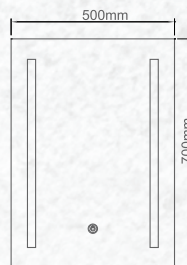

NEW

Mirror Lights

17w **VT-8505**

SKU: 40441 - 6400K White 3800157654982

Voltage/Frequency:	AC:200-240V,50/60Hz
Luminous Flux:	600lm
CRI:	>80
Beam Angle:	120°
Material :	Iron
Unit GW :	6 Kg
IP Rating:	IP44
Size :	500x390x35mm
Box Qty:	1Pcs

NEW

Mirror Lights

30w **VT-8700**

SKU: 40451 - 6400K White 3800157654999

Voltage/Frequency:	AC:200-240V,50/60Hz
Luminous Flux:	750lm
CRI:	>80
Beam Angle:	120°
Material :	Iron
Unit GW :	9.2 Kg
IP Rating:	IP44
Size :	700x500x35mm
Box Qty:	1Pcs

NEW

Mirror Lights

37w **VT-8701**

SKU: 40461 - 3IN1 3800157655002

Voltage/Frequency:	AC:200-240V,50/60Hz
Luminous Flux:	800lm
CRI:	>80
Beam Angle:	120°
Material :	Iron
Unit GW :	9.3 Kg
IP Rating:	IP44
Size :	700x500x35mm
Box Qty:	1Pcs