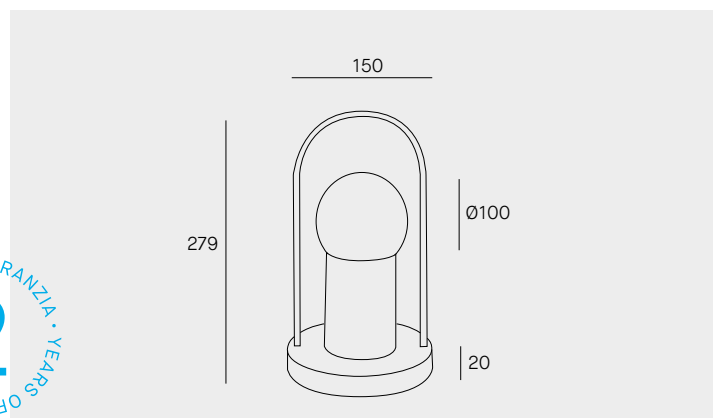

ECLETTICA
LUCY

EC004

Code	W	CCT	Color
EC004/2K	1	2700K	--

Lampada portatile con batteria ricaricabile.

LED rechargeable portable light.

SMD LED
Dim 3 step (25%-50%-100%)
Durata: 100% 4.5 ore, 50% 8 ore, 25% 16 ore

SMD LED
Dim 3 step (25%-50%-100%)
Discharge time: 100% 4.5 hrs, 50% 8 hrs, 25% 16 hrs

Base in legno, manico in acciaio. Diffusore opale.

Wood base, steel handle. Opal diffuser.

Accessori inclusi: caricabatterie USB 5Vdc-1.5A e cavo micro USB 2m