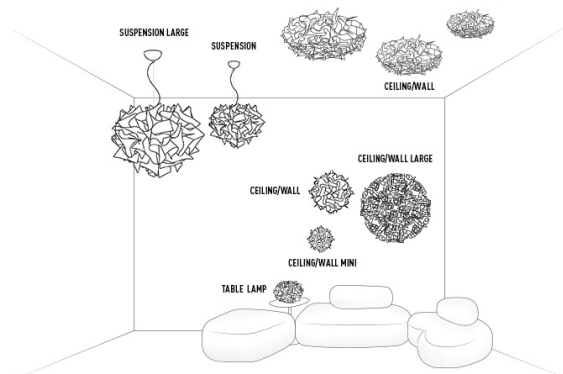

PRODUCT	SIZE	COLOUR	CODE
CEILING-WALL LAMP MINI Bulbs E14: 1 X 11W max FBT (max 110mm) or 1 X 4W LED Filament Made of: Opalflex® / Lentiflex® / Goldflex® / Steelflex® / Copperflex® With: MagneticSystem® Weight: net Kg 0,60 - gross Kg 1,10 Package: 36 x 38 x h15cm CE IP 20	Bulbs disposition:	- OPAL - PLUM - CHARCOAL - PRISMA - GOLD - SILVER - COPPER	- VEL78PLF0001W_000 - VEL78PLF0001H_000 - VEL78PLF0001N_000 - VEL78OLF0001LE000 - VEL78OLF0001O_000 - VEL78OLF0001S_000 - VEL78OLF0001RA000

VELI ENTIRE COLLECTION

ENERGY CLASS

This luminaire is compatible with bulbs of the energy classes:

SLAMP:

VELI CEILING

874/2012