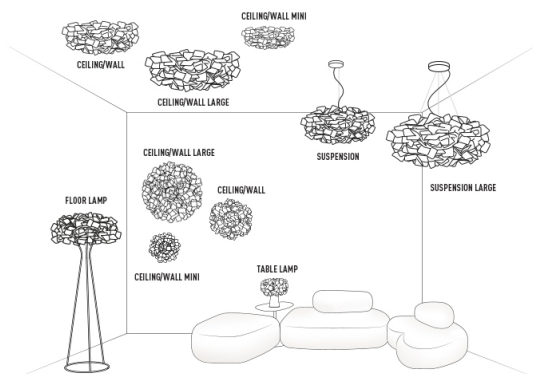

CLIZIA TABLE design by Adriano Rachele

Compendium page 98

PRODUCT	SIZE	COLOUR	CODE
<p>TABLE LAMP</p> <p>Bulbs E14:  1 X 11W max FBT (max 100mm) or  1 X 4W LED Filament</p> <p>Made of: Lentiflex® / Cristalflex Fumé®</p> <p>With: MagneticSystem® Coloured steel base</p> <p>Weight: net Kg 0,45 - gross Kg 0,85</p> <p>Package: 28 x 28 x.h28 cm</p> <p>CE IP 20  </p>		<ul style="list-style-type: none">  BLACK  WHITE  ORANGE  PURPLE  FUMÉ 	<p>CLI78TAV0001N_000</p> <p>CLI78TAV0001W_000</p> <p>CLI78TAV0001A_000</p> <p>CLI78TAV0001H_000</p> <p>CLI78TAV0001F_000</p>

CLIZIA ENTIRE COLLECTION

ENERGY CLASS

This luminaire is compatible with bulbs of the energy classes:

SLAMP: CLI78TAV0001F_000

874/2012