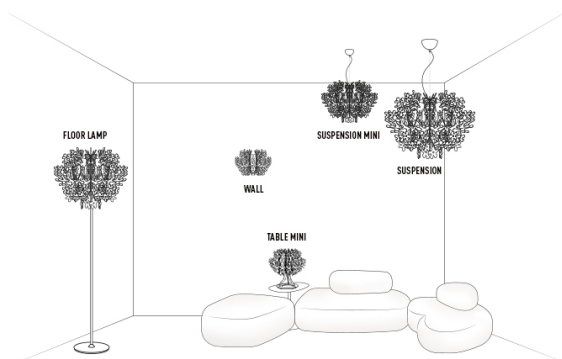

PRODUCT	SIZE	COLOUR	CODE
TABLE LAMP - FIORELLINA Bulbs E14: 1 X 28W max Halogen or 1 X 12W FBT or 1 X 4W LED Filament Made of: Opalflex® / Cristalflex® / Goldflex® / Steelflex® / Copperflex® With: Bulb included / Base matching colour (metallized version) Weight: net Kg 1,00 - gross Kg 1,50 Package: 34 x 39 x h38cm CE IP 20		☐ WHITE ☐ FUMÉ ☐ GOLD ☐ SILVER ☐ COPPER	FI014TAV0001W FI014TAV0001F FI014TAV00010 FI014TAV0001S FI014TAV0001RA
FLOOR LAMP Bulbs E27: 1 X 75W max Halogen or 1 X 24W - FBT or 1 X 8W LED Filament Made of: Opalflex® / Cristalflex® With: Stainless Steel base and stem Weight: net Kg 5,74 - gross Kg 8,20 Package: A 3,70kg 39 x 36 x h10,5cm B 3,00kg 57 x 28 x h36cm C 1,50kg 9 x 9 x h167cm CE IP 20		☐ WHITE ☐ FUMÉ	FI014PST0000W FI014PST0000F

FIORELLA ENTIRE COLLECTION

ENERGY CLASS

This luminaire is compatible with bulbs of the energy classes:

- A++
- A+
- A
- B
- C
- D
- E

SLAMP: FIORELLA 874/2012