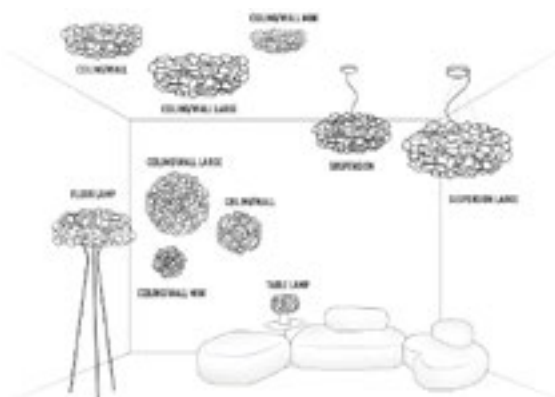

CLIZIA CEILING WALL

design by Adriano Rachele

Compendium page 98

PRODUCT	SIZE	COLOUR	CODE
CEILING-WALL LAMP LARGE Bulbs E27: 3 X 20W FBT (max length 105mm) or 3 X 8W LED Filament Made of: Opalflex® / Lentiflex® - Cristalflex Fumé® With: MagneticSystem® Weight: net Kg 3,80 - gross Kg 7,80 Package: 80x 80 x h25cm CE IP 20	Bulbs disposition: 	- BLACK - WHITE - ORANGE - PURPLE - FUMÉ	CLI78PLF0003N_000 CLI78PLF0003W_000 CLI78PLF0003A_000 CLI78PLF0003P_000 CLI78PLF0003F_000
CEILING-WALL LAMP MEDIUM Bulbs E27: 2 X 20W FBT (max length 115mm) or 2 X 8W LED Filament Made of: Opalflex® / Lentiflex® - Cristalflex Fumé® With: MagneticSystem® Weight: net Kg 2,00 - gross Kg 3,00 Package: 58 x 58 x h27cm CE IP 20	Bulbs disposition: 	- BLACK - WHITE - ORANGE - PURPLE - BLUE - FUMÉ	CLI78PLF0000N_000 CLI78PLF0000W_000 CLI78PLF0000A_000 CLI78PLF0000P_000 CLI78PLF0000B_000 CLI78PLF0000F_000
CEILING-WALL LAMP MINI Bulbs E14: 1 X 11W FBT (max length 110mm) or 1 X 4W LED Filament Made of: Opalflex® / Lentiflex® - Cristalflex Fumé® With: MagneticSystem® Weight: net Kg 0,50 - gross Kg 0,90 Package: 36 x 38 x h15cm CE IP 20	Bulbs disposition: 	- BLACK - WHITE - ORANGE - PURPLE - FUMÉ	CLI78PLF0001N_000 CLI78PLF0001W_000 CLI78PLF0001A_000 CLI78PLF0001P_000 CLI78PLF0001F_000

CLIZIA ENTIRE COLLECTION