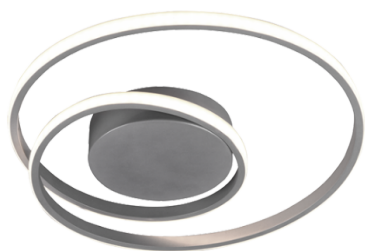

Plafoniera

ZIBAL – R62911187

incl. 1x SMD, 22W · 1x 2500lm, 3000K

- **Dimmerabile tramite interruttore**
- **Non adatto per dimmer esterno**
- **Montaggio sia a parete che a soffitto**
- **IP20**

The ZIBAL ceiling light creates atmospheric and soft lighting effects and is particularly impressive with its elegant design, which perfectly rounds off any modern furnishing style. The luminaire also has a SWITCH dimmer, allowing the brightness to be adjusted from 100% to 50% and 25% using a conventional light switch. Thanks to the titanium colour scheme, the light can be combined with many furnishing styles. In addition, the luminaire features modern LED technology, which is characterised by high light quality and energy efficiency. Compared to conventional halogen lamps, up to 80% of energy costs can be saved. In addition, LED light sources have a long service life, produce less heat and protect the environment.

Costruzione materiale

Metallo · Titano

Dimensioni prodotto

Altezza: 7cm
Diametro: 39cm
Peso: 0,8kg

Dati tecnici

Lampadine: SMD – LED (integrato)
Watt: 22W
Lumen: 1x 2500lm
Kelvin: 3000K
Resa cromatica nominale (CRI): > 80 CRI
Durata di vita: 30000H
Cicli di commutazione: 15000x ON/OFF