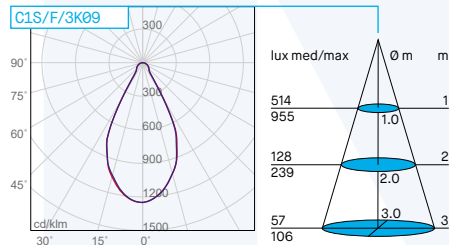

Riflettore in policarbonato incluso nel codice prodotto. Disponibile su richiesta - Polycarbonate reflector included in the product code but available upon request - Réflecteur en polycarbonate inclus dans le code du produit. Disponible sur demande - Polykarbonat Reflektor im Produkt Code enthalten. Auf Anfrage erhältlich.

Code	Descrizione	Description	Description	Beschreibung
B	Riflettore fisso tondo colore nero	Fixed round reflector black colour	Réflecteur fixe rond noir	Fixer runder Reflektor schwarz
M	Riflettore fisso tondo argento opaco	Fixed round reflector silver matt	Réflecteur fixe rond argent mat	Fixer runder Reflektor matt silber
W	Riflettore fisso tondo colore bianco	Fixed round reflector white colour	Réflecteur fixe rond blanc	Fixer runder Reflektor weiss

Versioni prodotto disponibili su richiesta - Product versions available upon request - Versions du produit disponibles sur demande - Produktversion auf Anfrage erhältlich

Code	Description
C1S/_/_/_/_1	ON-OFF Made in Italy
C1S/_/_/_/_2	PUSH/DIM 1-10V Made in Italy
C1S/_/_/_/_3	DALI Made in Italy
C1S/_/_/_/_6	ON-OFF
C1S/_/_/_/_9	Wi-Fi ZIGBEE Made in Italy (Zigbee gateway, not included) - Not C1S/_/_/_09/_ versions *
C1S/_/_/_/_10	Bluetooth BLL Made in Italy (by APP BLL PLUS: IOS/Android) - Not C1S/_/_/_09/_ versions *
C1S/_/_/_/_11	Bluetooth CASAMBI Made in Italy (by APP CASAMBI: IOS/Android) - Not C1S/_/_/_09/_ versions *

Gestione della luce / Light management, see [cat.42](#)

* Interfacce per gestione della luce - Light management control units see [cat.42](#)

Kit emergenza disponibile su richiesta - Emergency kit available upon request - Kit éclairage secours disponible sur demande - Notfall Kit auf Anfrage erhältlich.

Code	Descrizione	Description	Description	Beschreibung
KIT EM/LED/1H	Kit emergenza per LED 1 ora - Batt.7.2V - 1.5Ah	Emergency kit for LED 1 hour - Batt.7.2V - 1.5Ah	Kit éclairage secours pour LED 1 heure - Batt.7.2V - 1.5Ah	Notfall Kit für LED 1 Stunde - Batt.7.2V - 1.5Ah
KIT EM/LED/3H	Kit emergenza per LED 3 ore - Batt.7.2V - 4Ah	Emergency kit for LED 3 hours - Batt.7.2V - 4Ah	Kit éclairage secours pour LED 3 heures - Batt.7.2V - 4Ah	Notfall Kit für LED 3 Stunden - Batt.7.2V - 4Ah