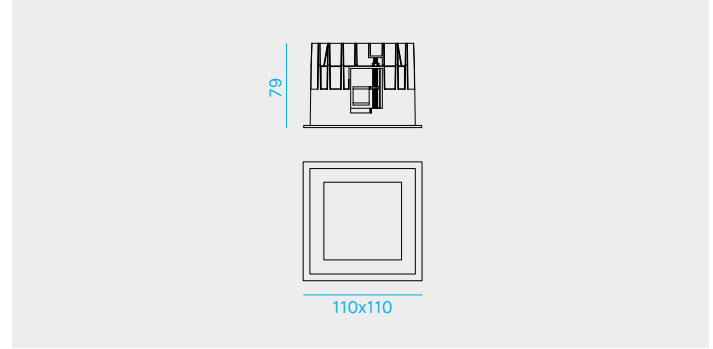

Incasso fisso quadro a LED per installazione a soffitto.

Square fixed recessed LED fitting for false ceiling installation.

Appareil à encastrer LED fixe carré pour installation dans faux-plafond.

Quadratischer, fixer LED-Einbau für Deckeninstallation