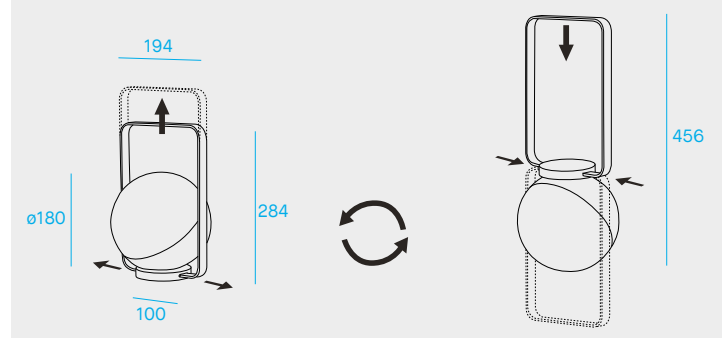

Lampada con batteria ricaricabile.

Lamp with rechargeable battery.

Lampe avec batterie rechargeable.

Lampe mit wiederaufladbarem Akku.

Corpo in ABS colorato.
Braccio orientabile a 180°.
Diffusore in policarbonato.

Body in coloured ABS.
180° adjustable bracket.
Diffuser in polycarbonate.

Corps en ABS coloré.
Bras pivotant à 180°.
Diffuseur en polycarbonate.

Körper aus farbigem ABS.
180°-Schwenkarm.
Diffusor aus Polycarbonat.

SMD LED
Dim: 3-step
(25% 20ore - 50% 10ore - 100% 5ore)

SMD LED
Dim: 3-step
(25% 20hrs - 50% 10hrs - 100% 5hrs)

LED SMD
Dim: 3 étapes
(25% 20h - 50% 10h - 100% 5h)

SMD LED
Dim: 3-step
(25% 20hrs - 50% 10hrs - 100% 5hrs)

Accessori inclusi: caricabatterie USB
5Vdc-1.5A e cavo micro USB-C 2m

Accessories included: 5Vdc-1.5A USB bat-
tery charger and 2m micro USB-C cable

Accessoires inclus: chargeur USB 5Vdc -
1.5A, câble micro USB-C 2m.

Enthaltenes Zubehör: 5Vdc - 1,5A USB-La-
degerät, 2m USB-C-Kabel micro.