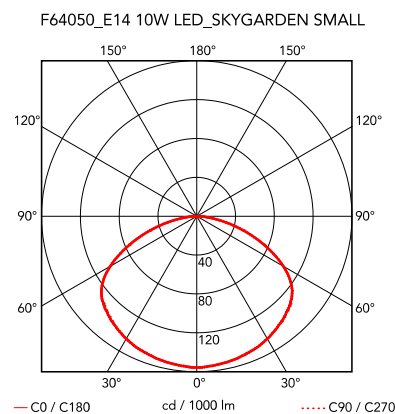

Electrical

Insulation class	I
Frequency (Hz)	50/60
Main Voltage (Vac)	220-250
Batteries Inside	No
Cord length (mm)	2700

Physical

Colour	Matt Black	IP external	20
Length (mm)	400		
Net weight (kg)	5		
Gross weight (kg)	11.03		
IP	20