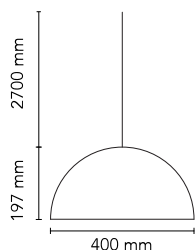

Skygarden Small

■ F6405031 - Matt Black

Designed by Marcel Wanders studio

Hanging lamp with diffuse light. Plaster dome with white interior and exterior finishes in the following colours: rust, shiny black, shiny white, or opaque gold. Dome support in aluminium alloy. Diffuser in blown milk glass. Decoration in photoengraved and deep drawn stainless steel. Polycarbonate rose in the same colour as the dome.

Main specifications

Mounting	Suspension	Lamp holder	E14
Environment	Indoor dry location	Bulb & LED	Frosted
Light source type	Bulb	Autoprotected Lamp	No
Lamp category	LED retrofit	Number of heads	1
Lamp Type	T28	Source Power (W)	10
System Power (W)	10		

Physical

Colour	Matt Black	IP external	20
Length (mm)	400		
Net weight (kg)	5		
Gross weight (kg)	11.03		
IP	20		