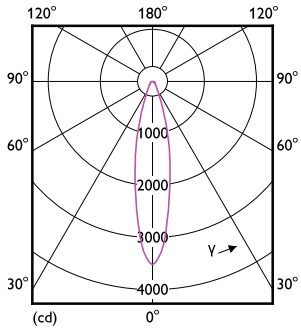

MASTER LEDspot LV AR111

Fotometrie

LEDspots 75W G53 AR111 927 24D