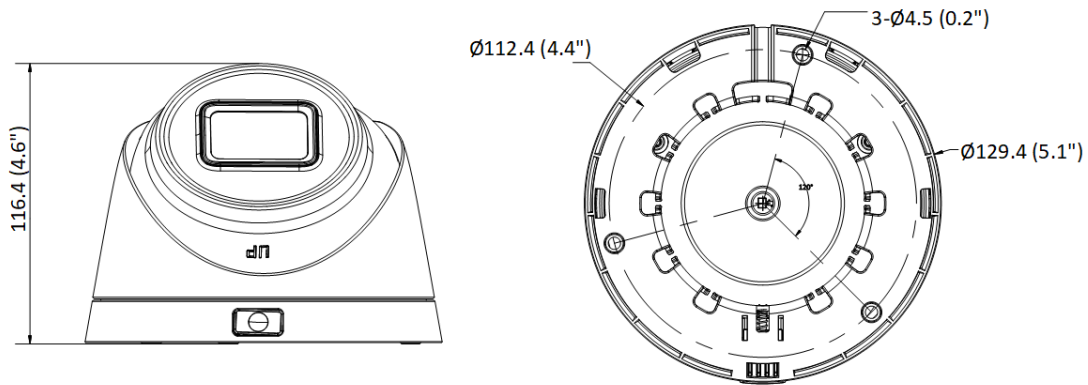

Other

IP67 (IEC 60529-2013)

▪ **Available Model**

DS-2CD1H23G0-IZ (2.8 to 12 mm)

DS-2CD1H23G0-IZS (2.8 to 12 mm)

▪ **Dimension**

Unit: mm (inch)

▪ **Accessory**