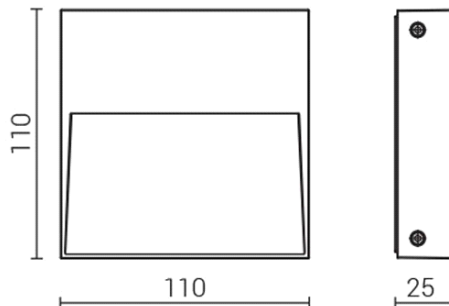

STAMP WITH EYELID

CODE NO.	5321
LAMP	 LED
COLOR TEMPERATURE	3000K/4000K
NOMINAL LUMEN	460
REAL LUMEN OUTPUT	210
WATTAGE	4,5W
VOLTAGE	220-240V/50-60Hz
IP	IP 65 
IK	IK10 (20 joules)
CLASS	Classe I
CERTIFICATION	CE
CONFORMITY	EN 60598-1 + EN 60598-2-1
COLOURS	 BI / GM / GR
ENERGY CLASS	

SPECIFICATIONS

- Wall mounting walkway light fitting for outdoors with minimum thickness of 25 mm and the look of a recessed light
- Structure: lighting body in primary aluminium low copper content aluminium
- Opal polycarbonate diffuser UV resistant
- New generation led unit, CRI 80, working directly under 230V power (DOB - driver on board). 24V DC on request
- Life 60.000 hours with max decay of 20% (L80B20)
- Other color temperature on request
- Adjustable optic of 13° to orient the light beam
- Rear cable entry or side cable entry as well by the accessory 5351
- Finish over aluminium: picking + phosphochrome + first hand epoxy layer + double hand coating by polyester powders UV and harsh weather resistant