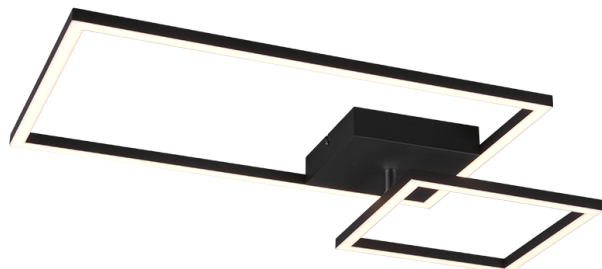

Ceiling lamp

PADELLA – R62642132

incl. 1x SMD LED, 25W · 1x 3000lm, 3000K

- Dimmable via switch
- Ceiling mounting
- Not suitable for external dimmer
- IP20
- Tiltable

Material construction

Metal - Black mat

Product dimensions

Width: 63cm
Height: 7cm
Depth: 36cm

Technical data

Light source: SMD – LED (integrated)
Watt: 25W
Lumen: 1x 3000lm
Kelvin: 3000K
Color rendering (CRI): > 80 CRI
Lifetime: 30000H
Switching cycles: 15000x ON/OFF