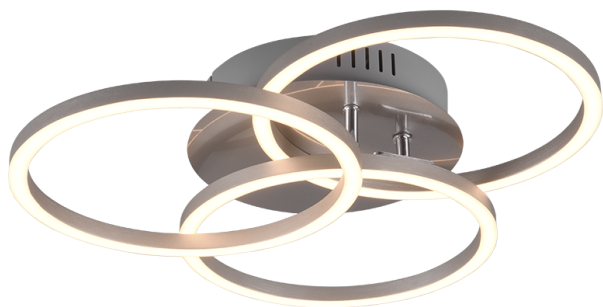

Ceiling lamp

CIRCLE – R62823107

incl. 1x SMD LED, 27W · 1x 3100lm, 2700 – 6000K

- Remote control
- Integrated dimmer
- Light color infinitely variable
- Night light
- Ceiling mounting
- Not suitable for external dimmer
- IP20
- Tilttable

Material construction

Metal · Nickel mat

Product dimensions

Width: 43cm
Height: 9cm
Weight: 1kg

Technical data

Light source: SMD – LED (integrated)
Watt: 27W
Lumen: 1x 3100lm
Kelvin: 2700 – 6000K
Color rendering (CRI): > 80 CRI
Lifetime: 30000H
Switching cycles: 15000x ON/OFF