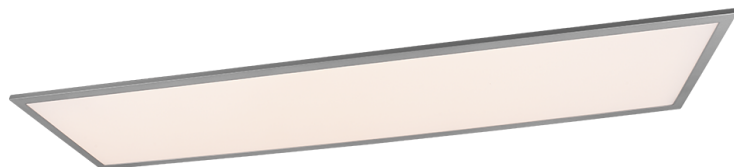

Ceiling lamp

GAMMA – R62861287

incl. 1x SMD LED, 33,5W · 1x 4200lm, 2700 - 6500K

- Remote control
- Integrated dimmer
- Light color infinitely variable
- Night light
- Not suitable for external dimmer
- IP20

Material construction

Metal · Titan

Product dimensions

Width: 119cm
Height: 5cm
Depth: 29cm
Weight: 2kg

Technical data

Light source: SMD – LED (integrated)
Watt: 33,5W
Lumen: 1x 4200lm
Kelvin: 2700 - 6500K
Color rendering (CRI): > 80 CRI
Lifetime: 30000H
Switching cycles: 15000x ON/OFF