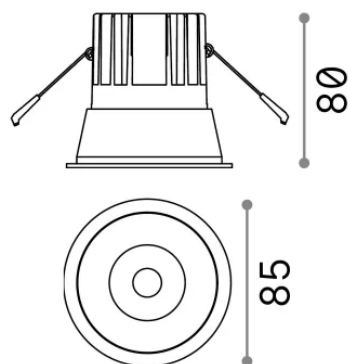

Info tecniche e installative

Peso netto	0.35 kg
Classe di isolamento	II
Grado di protezione	IP20
Conformità	CE
Temperatura d'esercizio	0° ~ +40 °C
Dimmer	Non-dimmable, On-Off
Alimentazione	220-240 V AC 50/60 Hz
Alimentatore	Separate, included Replaceable (by qualified operators only), electronic
Resistenza al carico	IK06
Protezione frontale	IP40 [DO NOT COVER]
Accessori non inclusi	Dimmable driver

Info sorgente e prestazionali

Sorgente integrata	Integrated LED module
Sorgente sostituibile	Replaceable (by qualified operators only)
Potenza	11 W
Emissione	Direct
Consumo massimo	max 11 W
Caratteristiche LED	LED COB CREE
CCT LED	3000 K
Durata LED (t. 25°c)	50000 h
CRI	> 80
Fascio luminoso	36°
UGR massimo	< 19
Flusso sorgente	1100 lm
Flusso utile	1010 lm
Rischio fotobiologico	1