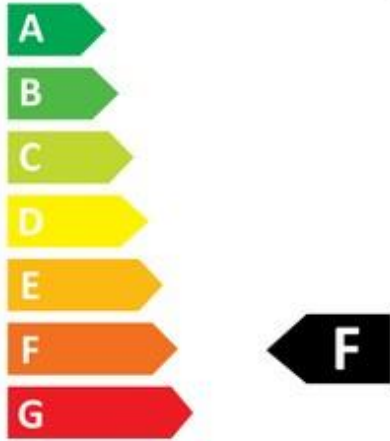

V-TAC

20295

20
kWh/1000h

2019/2015