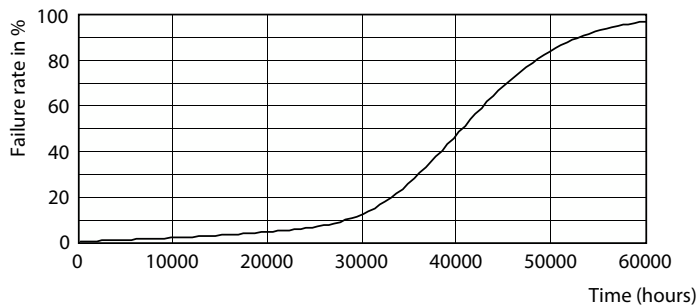

Durata

Life Expectancy Diagram