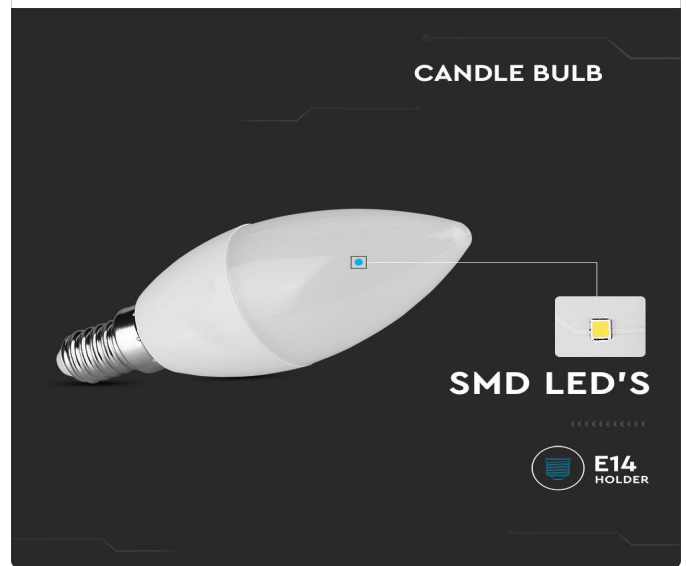

### TECHNICAL INFORMATION

Watts:	4.5
Lumens:	470
Shape:	Candle
Input Power:	AC:220-240V, 50Hz
Long Life:	20,000 Hours
Unit Color:	White
Body Type:	Thermoplastic
PF:	>0.5
LED Chip Type:	SMD
CRI:	>80
Operation Temperature:	-20°C to +45°C
Beam Angle:	180°
Color Temperature:	6500K
Equivalence Watts:	40
Dimension:	39x102mm

### FEATURES

- Candle shaped bulb designed with modern range of LED technology
- 3pc packing perfectly designed for reatil stores
- Replaces 40 watts old halongen lamp
- Lasts hours, longer life span than Standard halogen lamps
- Designed for E14 standard holder
- Suitable for residential lighting, commercial lighting, decorative, living rooms, lounges etc.

### RTL CANDLE E14 3PC PACK | LED LIGHTING

V-TAC's LED Lighting range includes lighting that fulfills the needs of various end-users and industries, offering efficient and innovative products that provide modern solutions at an affordable price. We are proud to also provide an extended multi-year warranty on our products, as well as detailed support.

*One brand, endless solutions..*

SKU: 217265 - 4.5 White

[View more details](#)