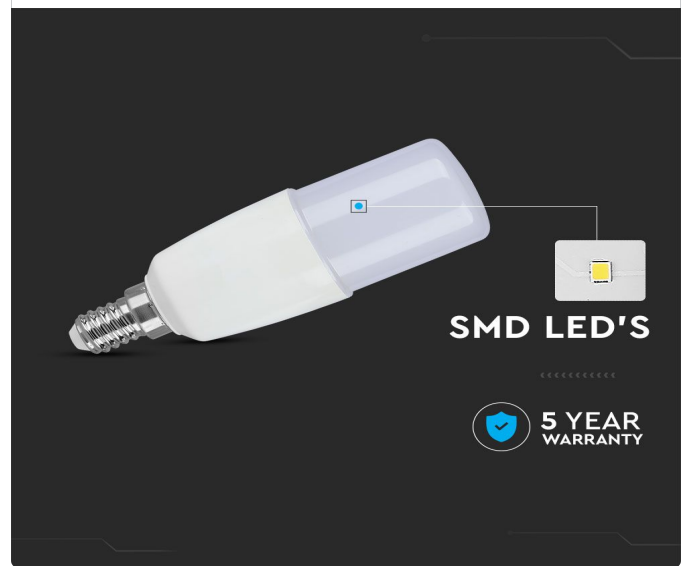

T37 E14 PRO | LED LIGHTING

V-TAC's LED Lighting range includes lighting that fulfills the needs of various end-users and industries, offering efficient and innovative products that provide modern solutions at an affordable price. We are proud to also provide an extended multi-year warranty on our products, as well as detailed support.

One brand, endless solutions..

SKU: 21269 - 7.5 White

[View more details](#)

TECHNICAL INFORMATION

| | |
|------------------------|------------------|
| Watts: | 7.5 |
| Lumens: | 660 |
| Shape: | T37 |
| Input Power: | AC:220-240V,50Hz |
| Long Life: | 20,000 Hours |
| Unit Color: | White |
| Body Type: | Thermoplastic |
| PF: | >0.5 |
| LED Chip Type: | SMD-Samsung Chip |
| CRI: | >80 |
| Operation Temperature: | -20°C to +45°C |
| Beam Angle: | 200° |
| Color Temperature: | 6500K |
| Equivalence Watts: | 50 |
| Dimension: | 37x155mm |

FEATURES

- Modern LED SMD-Samsung Chip technology for better reliability and durability
- Replaces 50 watts old halogen lamp
- Lasts hours, longer life span than Standard halogen lamps
- Designed for E14 standard holder
- Suitable for residential lighting, commercial lighting, decorative, living rooms, lounges etc.