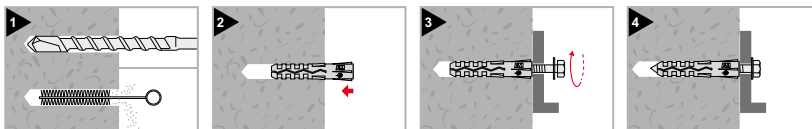

TUVR

Tassello in nylon con vite TE e rondella

Nylon plug with hex head screw and washer

Senza bordo

Vite e rondella zincata bianca

Rimless plug

White zinc plated screw and washer

Cod.	Tassello Plug Ø x L	Vite Screw Ø x L	Rondella Washer Ø	Conf. Pkg.	Imballo Outerbox
60114b08040	8x40	6x50	6,4x12	50	500
60114b10050	10x50	7x60	7,4x14	50	500
60114b12060	12x60	8x80	8,4x17	50	500
60114b14080	14x80	10x100	10,5x21	25	250
60114b16080	16x80	12x100	13x24	20	200