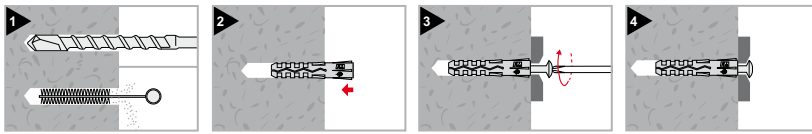

### Tassello in nylon con vite TCS

Nylon plug with rounded countersunk head screw

#### Vite e rondella zincata bianca

Rimless plug

White zinc plated screw and washer

Cod.	Tassello Plug Ø x L	Vite Screw Ø x L	Rondella Washer Ø	Conf. Pkg.	Imballo Outerbox
60114b08040	8x40	6x50	6,4x12	50	500
60114b10050	10x50	7x60	7,4x14	50	500
60114b12060	12x60	8x80	8,4x17	50	500
60114b14080	14x80	10x100	10,5x21	25	250
60114b16080	16x80	12x100	13x24	20	200