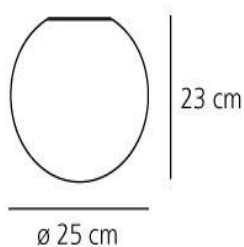

LUMINAIRE

- Watt: **70W**
- Voltage: **220V-240V**
- Delivered lumens output: **1070lm**
- CCT: **2800K**
- Efficiency: **89%**
- Efficacy: **15.28lm/W**
- CRI: **100**

Notes

Lamp not included. The IP 65 degree of protection makes it also suitable for outdoor application.

DESCRIPTION

Materials: Thermoplastic resin ceiling support; acid-etched blown glass diffuser. IP65 rating makes it suitable also for outdoor use. (Only for 25, 35, 42 versions).

PRODUCT CODE: 0112010A

FEATURES

- Article Code: **0112010A**
- Colour: **White**
- Installation: **WallCeiling**
- Material: **Blown glass, polycarbonate**
- Series: **Design Collection, Architectural Outdoor**
- Area contract: **Hospitality, null, Residential**
- Emission: **Diffused**
- design by: **Michele De Lucchi**

DIMENSIONS

- Height: **cm 23**
- Diameter: **cm 25**
- Impact Resistance: **N.D.**
- Glow Wire Test: **850°**

NOT INCLUDED SOURCES

- Category: **HALO**
- Number: **1**
- Lbs: **A60**
- Watt: **77W**
- Socket: **E27**
- Color Rendering: **1a**
- Color temperature (K): **2900K**
- Duration (h): **1000h**

ALTERNATIVE SOURCES

- Category: **LED RETROFIT**
- Number: **1**