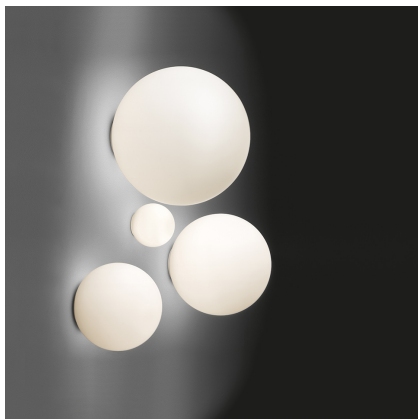

Dioscuri wall/ceiling 25

Michele De Lucchi

IP65 Dimmerable: