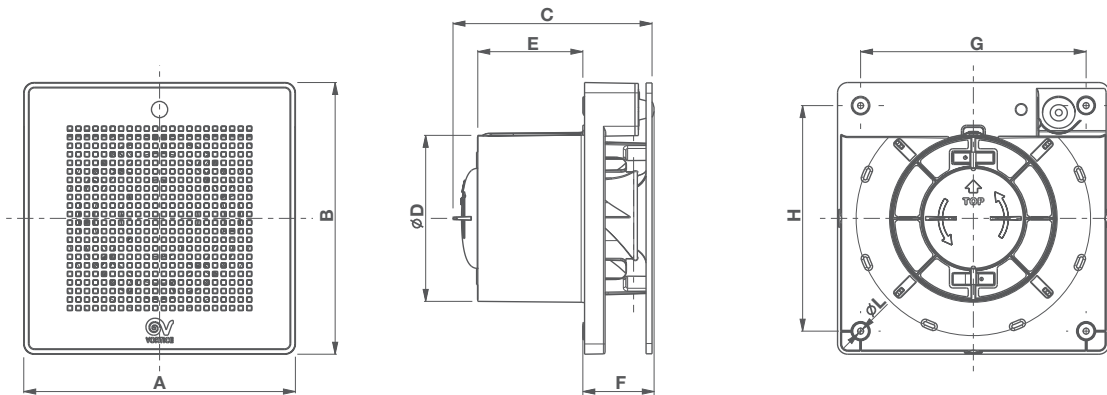

LONG LIFE 30.000 h

CURVE PRESTAZIONALI

ME 100/4" LL

ME 100/4" LL T

DIMENSIONI

| Modelli | ∅A | B | C | ∅D | E | F | G | H | ∅L | Kg |
|----------------|-----|-----|-------|----|------|------|-----|-----|-----|------|
| ME 100/4" LL | 159 | 159 | 116.5 | 98 | 61.5 | 40.5 | 132 | 132 | 3.5 | 0.60 |
| ME 100/4" LL T | | | | | | | | | | |