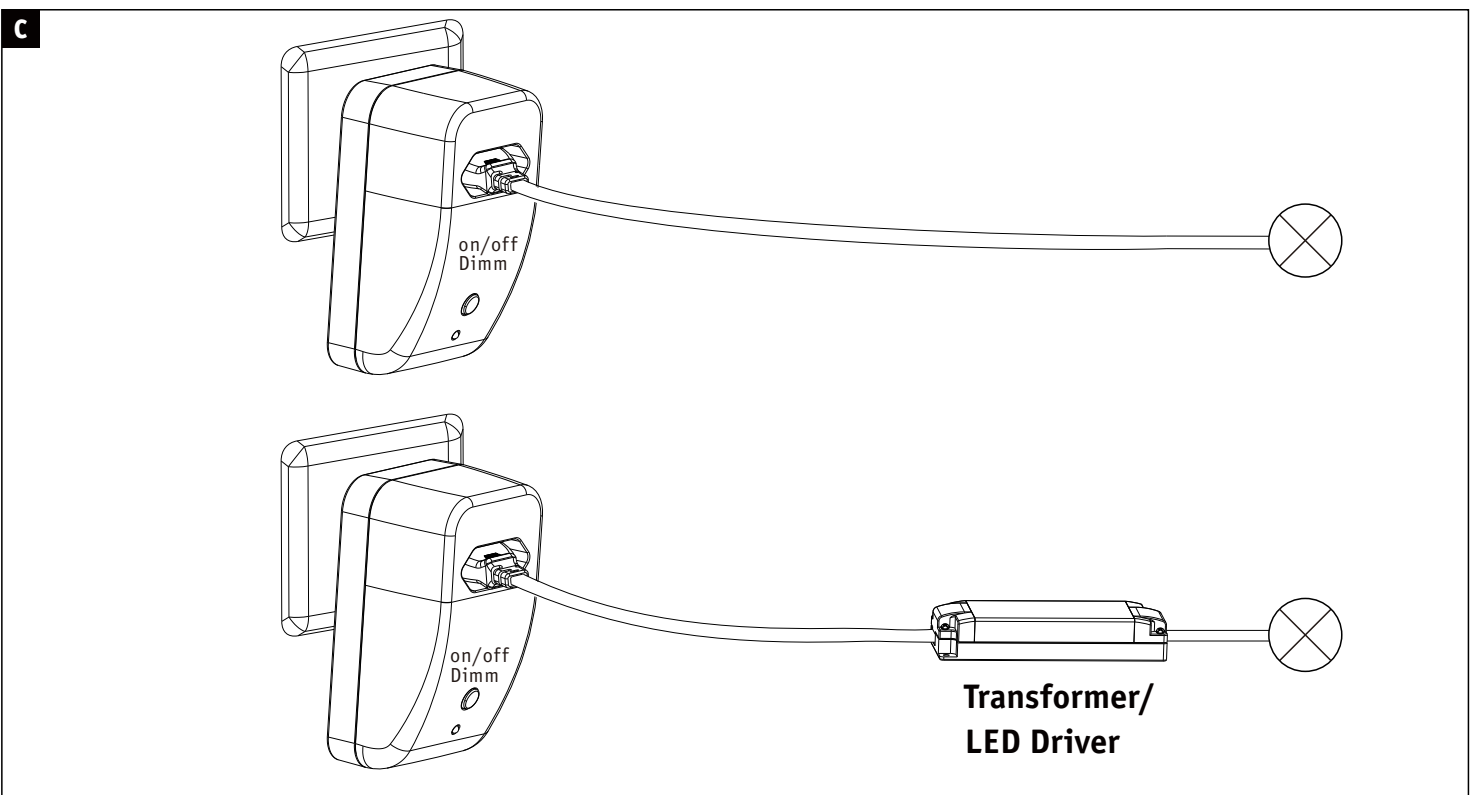

Art.-Nr.:
500.20

1x

Bluetooth EuroPlug Switch/Dimm

INPUT: 230V~50Hz max.2.5A

OUTPUT:230V~50Hz
max.400W (Resistive Load)
max.75W (Capacitive Load)

(+MA 0326)PKE 06/16

F

Paulmann Home