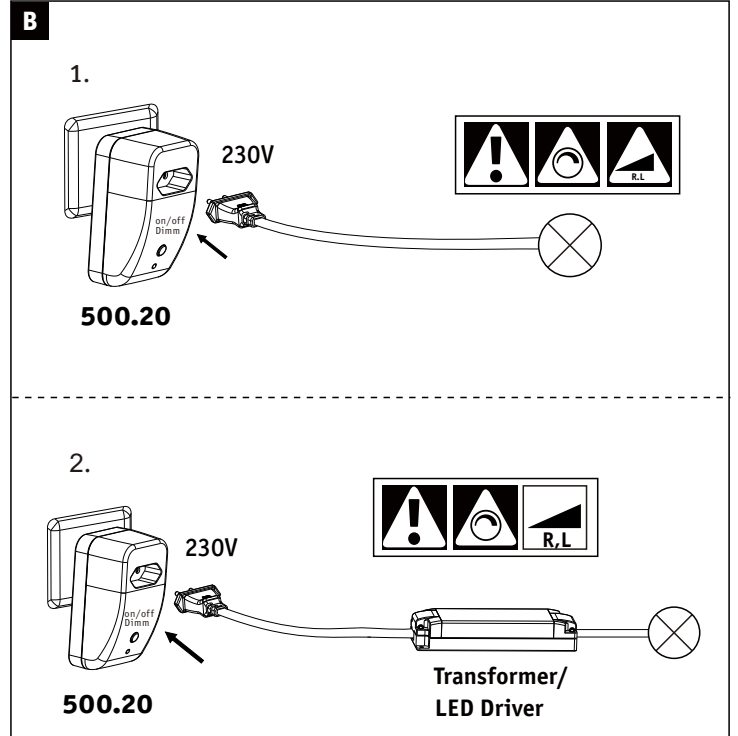

Art.-Nr.:
500.20

1x

Bluetooth EuroPlug Switch/Dimm

INPUT: 230V~50Hz max.2.5A

OUTPUT:230V~50Hz
max.400W (Resistive Load)
max.75W (Capacitive Load)

(+MA 0326)PKE 06/16

F

Paulmann Home