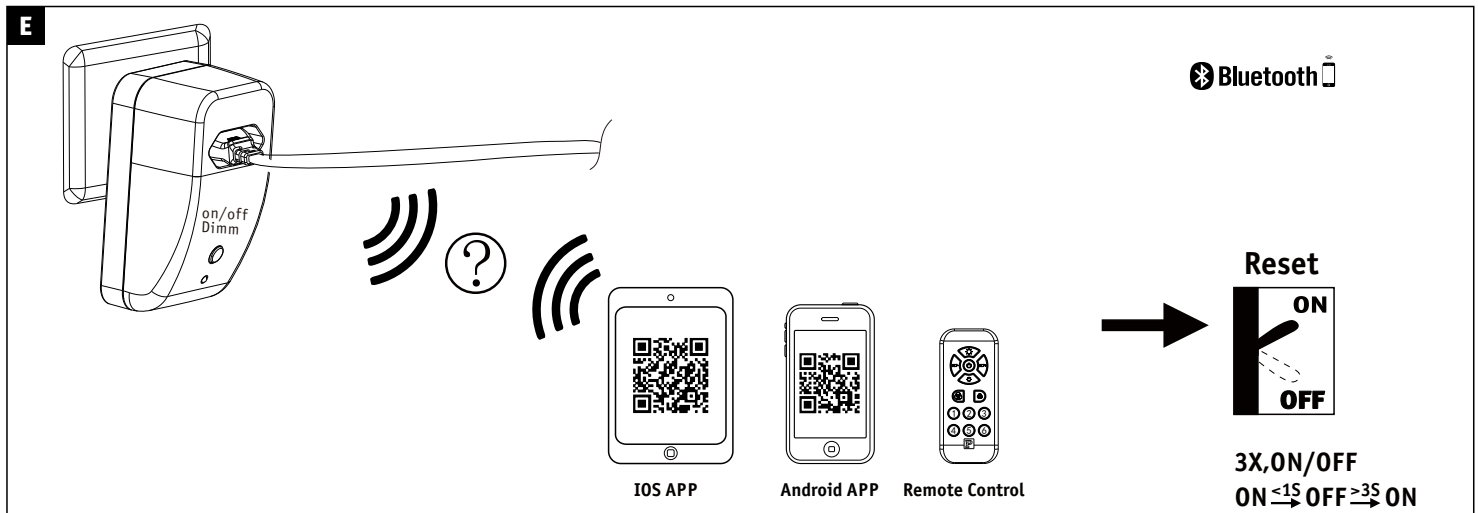

Art.-Nr.:
500.20

1x

Bluetooth EuroPlug Switch/Dimm

INPUT: 230V~50Hz max.2.5A

OUTPUT:230V~50Hz
max.400W (Resistive Load)
max.75W (Capacitive Load)

(+MA 0326)PKE 06/16

F

Paulmann Home