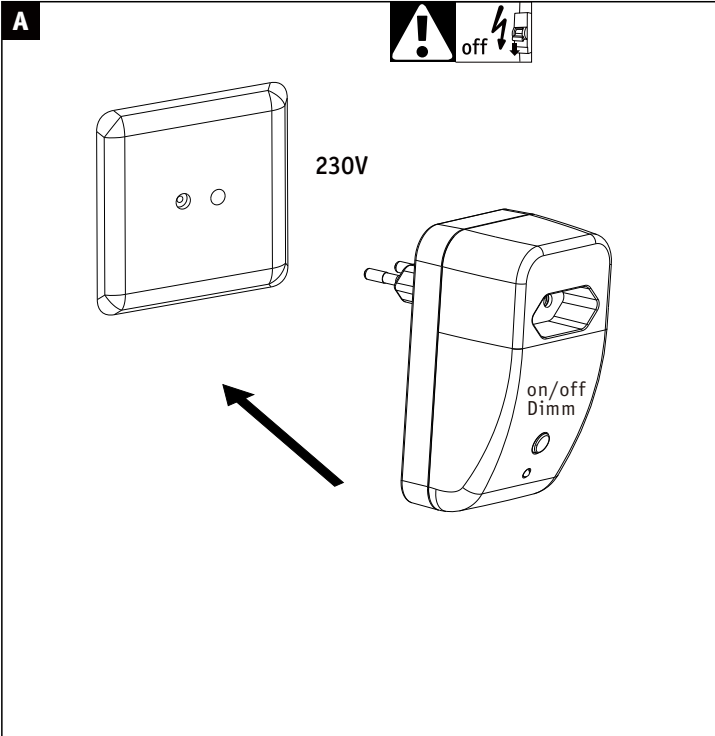

Art.-Nr.:
500.20

1x

Bluetooth EuroPlug Switch/Dimm

INPUT: 230V~50Hz max.2.5A

OUTPUT:230V~50Hz
max.400W (Resistive Load)
max.75W (Capacitive Load)

(+MA 0326)PKE 06/16

F

Paulmann Home