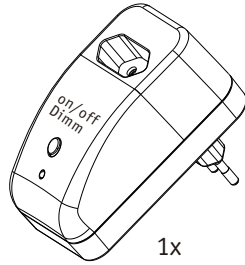

Art.-Nr.:
500.20

1x

Bluetooth EuroPlug Switch/Dimm

INPUT: 230V~50Hz max.2.5A

OUTPUT:230V~50Hz
max.400W (Resistive Load)
max.75W (Capacitive Load)

(+MA 0326)PKE 06/16

F

Paulmann Home