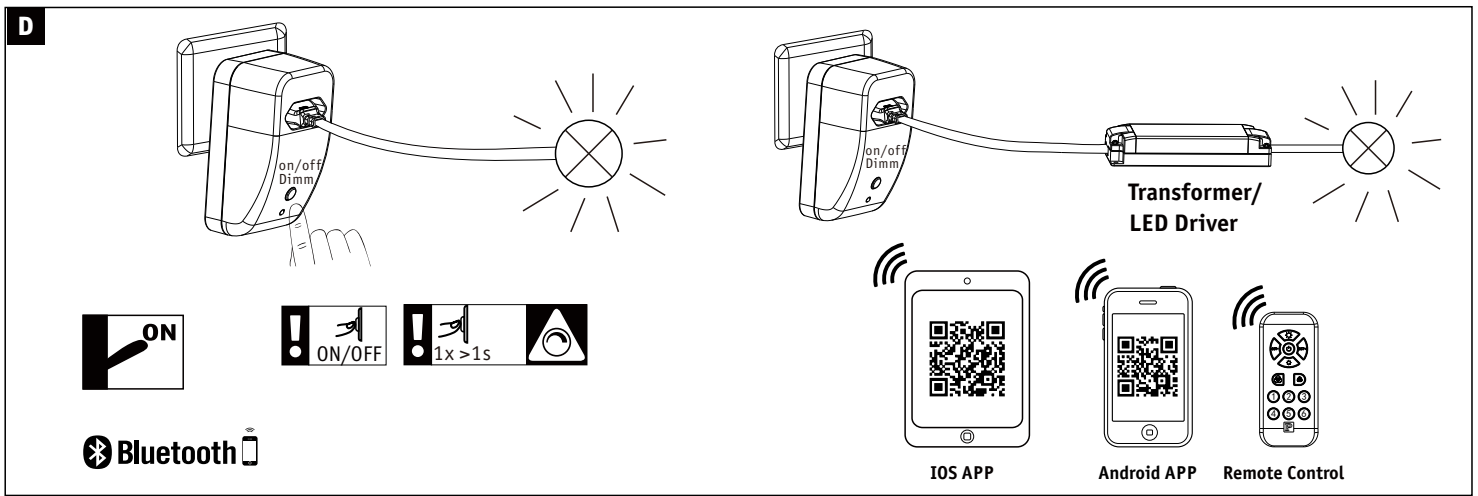

Art.-Nr.:
500.20

1x

Bluetooth EuroPlug Switch/Dimm

INPUT: 230V~50Hz max.2.5A

OUTPUT:230V~50Hz
max.400W (Resistive Load)
max.75W (Capacitive Load)

(+MA 0326)PKE 06/16

F

Paulmann Home

IOS APP

Android APP

Not incl.

- iPad
- iPhone 4S Higher
- Android 4.4 Higher
- Bluetooth 4.0 Higher

Not incl. Remote Control

Paulmann
Art.-Nr.500.01