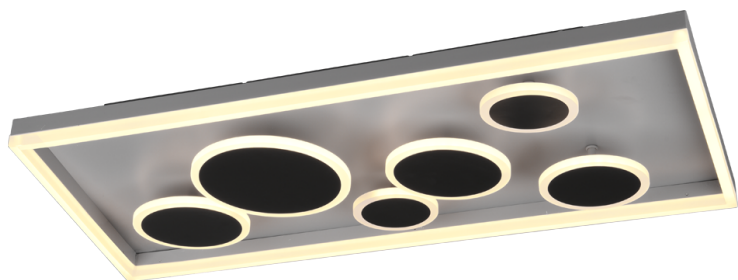

Plafoniera

HARRIET – 671710742

incl. 1x SMD LED, 45W · 1x 3800lm, 2500 + 3500K

- **Non adatto per dimmer esterno**
- **Montaggio sia a parete che a soffitto**
- **Funzione memorizzazione**
- **IP20**
- **Switch Dim To Warm**

This is where design and functionality meet. The decorative design of the HARRIET luminaire is impressive whether switched on or off and is a real eye-catcher. Thanks to the innovative SwitchDimToWarm technology, the brightness and light colour can be adjusted with any light switch. You can choose between two light colours, each of which can be dimmed from 100% to 50%. Thanks to the integrated memory function, the light scenario last set with the remote control automatically sets itself as soon as the light is switched off and on again via the wall switch. The combination of anthracite and grey colour tones provides a modern appearance. The lamp also features a modern LED technology, which is characterised by excellent lighting quality and energy efficiency. Compared to conventional halogen lamps, up to 80% of energy costs can be saved. In addition, LED light sources have a long service life, produce less heat and are environmentally friendly.

Costruzione materiale

Metallo · Antracite

Dimensioni prodotto

Larghezza: 80cm
Altezza: 9cm
Profondità: 40cm
Peso: 6,4kg

Dati tecnici

Lampadine: SMD – LED (integrato)
Watt: 45W
Lumen: 1x 3800lm
Kelvin: 2500 + 3500K
Resa cromatica nominale (CRI): > 80 CRI
Durata di vita: 25000H
Cicli di commutazione: 12500x ON/OFF