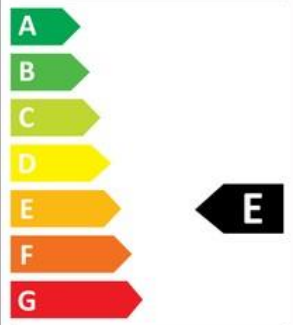

### Energy Class Graphics

V-TAC

7881

**24**  
kWh/1000h

2019/2015