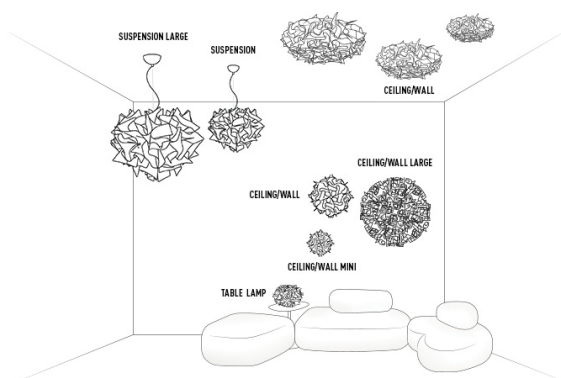

VELI TABLE Ø 32 design by Adriano Rachele

Compendium page **180**

PRODUCT	SIZE	COLOUR	CODE
<p>TABLE LAMP</p> <p>Bulbs E14:  1 X 11W max FBT (max 110mm) or  1 X 4W LED Filament</p> <p>Made of: Opalflex® / Metacrylate base With: MagneticSystem® Weight: net Kg 0,55 - gross Kg 1,00 Package: 31,5 x 31,5 x h25,5 cm</p> <p>CE IP 20 </p>		<p> OPAL</p> <p> PLUM</p> <p> CHARCOAL</p>	<p>VEL78TAV0001W_000</p> <p>VEL78TAV0001H_000</p> <p>VEL78TAV0001N_000</p>

VELI ENTIRE COLLECTION

ENERGY CLASS

This luminaire is compatible with bulbs of the energy classes:

SLAMP: VELI TABLE Ø32

874/2012