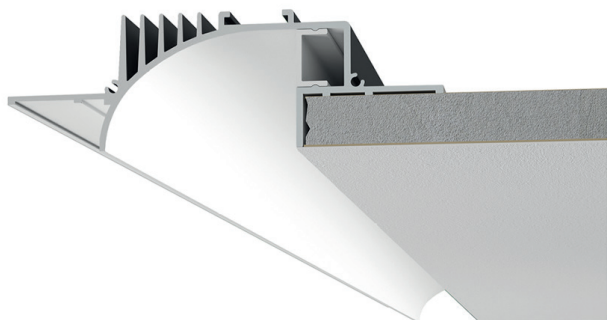

## P005 - Profiles / Profili

**Material / Materiale:** ALUMITE®

Code	Measures Misure	Plasterboard hole Foro cartongesso	Strip LED Max Wattage	Opal plastic cover replacement Ricambio schermo opalino
P005B-00	1010±10mm / 1,2 Kg	53x1015±10mm	30W/m	029.010.100
P005C-00	2020±10mm / 2,4 Kg	53x2025±10mm	30W/m	029.010.200
P005D-00	3020±10mm / 3,6 Kg	53x3025±10mm	30W/m	029.010.300

### Included in the packaging / Incluso nella confezione:

- ALUMITE® profile / Profilo in ALUMITE®;
- Opal methacrylate screen / Metacrilato opalino goffrato.