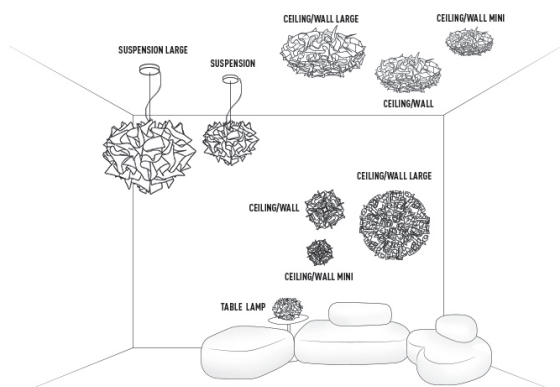

VELI CEILING/WALL COUTURE design by Adriano Rachele

New Collections January 2017 page 8

PRODUCT	SIZE	COLOUR	CODE
<p>CEILING-WALL LAMP LARGE</p> <p>Bulbs E27:</p> <p>💡 3 X 8W LED Filament</p> <p>Made of: Opalflex® / Lentiflex® /</p> <p>With: MagneticSystem®</p> <p>Weight: net Kg 2,95 - gross Kg 6,10</p> <p>Package: 80 x 80 x h25cm</p> <p>CE IP 20 ▽</p>		<p>■ TEXTURIZED WHITE</p>	<p>VEL78PLF0003BW000</p>
<p>CEILING-WALL LAMP MEDIUM</p> <p>Bulbs E27:</p> <p>💡 2 X 8W LED Filament</p> <p>Made of: Opalflex® / Lentiflex®</p> <p>With: MagneticSystem®</p> <p>Weight: net Kg 1,35 - gross Kg 3,00</p> <p>Package: 54 x 54 x h22cm</p> <p>CE IP 20 ▽</p>		<p>■ TEXTURIZED WHITE</p>	<p>VEL78PLF0002BW000</p>
<p>CEILING-WALL LAMP MINI</p> <p>Bulbs E14:</p> <p>💡 1 X 4W LED Filament</p> <p>Made of: Opalflex® / Lentiflex® /</p> <p>With: MagneticSystem®</p> <p>Weight: net Kg 0,60 - gross Kg 1,10</p> <p>Package: 36 x 38 x h15cm</p> <p>CE IP 20 □ ▽</p>		<p>■ TEXTURIZED WHITE</p>	<p>VEL78PLF0001BW000</p>

VELI ENTIRE COLLECTION

ENERGY CLASS

This luminaire is compatible with bulbs of the energy classes:

SLAMP:
VELI CEILING COUTURE

874/2012