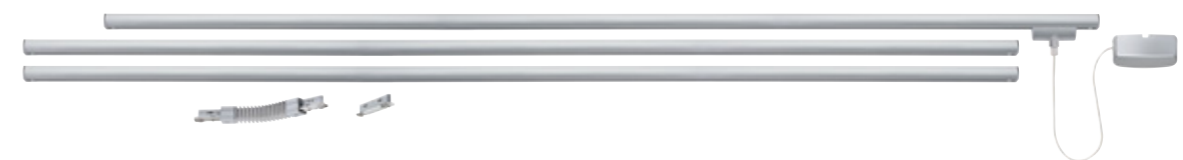

Starter sets

Matches all pendants and spots

URail Basicsystem A"-E
max. 1.000W
230V
∅3,1m
CM 950.16