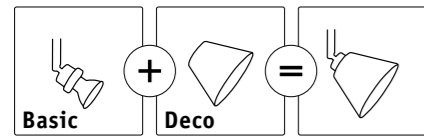

## DecoSystems LED spots/pendants

Create your own combination  
Basic spot or pendant and shade!

**Basic-Spot** A"-E  
incl. 1x3,5W, GZ10 (A+)  
250lm, 2.700K  
230V  
∅125 ∅51 ∅50mm

CM 951.82  
W 951.86