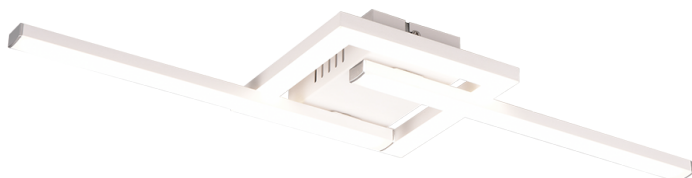

Plafoniera

VIALE – R67303131

incl. 1x SMD, 17W · 1x 1950lm, 4000K

- **Girevole**
- **Montaggio sia a parete che a soffitto**
- **IP20**
- **4000K**

The VIALE luminaire impresses with its mobility and flexibility. Whether as a wall or ceiling light in your living space, the swivelling light elements offer numerous design options and provide variety. The matt white design sets trendy accents and can be easily integrated into existing interiors. The luminaire also features modern LED technology, which is characterised by high light quality and energy efficiency. Compared to conventional halogen light sources, up to 80% of energy costs can be saved. With LED light sources, you also benefit from a long service life and low heat generation while protecting the environment.

Costruzione materiale

Metallo · Bianco opaco

Dimensioni prodotto

Larghezza: 54cm
Altezza: 5cm
Profondità: 16cm
Peso: 0,5kg

Dati tecnici

Lampadine: SMD – LED (integrato)
Watt: 17W
Lumen: 1x 1950lm
Kelvin: 4000K
Resa cromatica nominale (CRI): > 80 CRI
Durata di vita: 25000H
Cicli di commutazione: 15000x ON/OFF