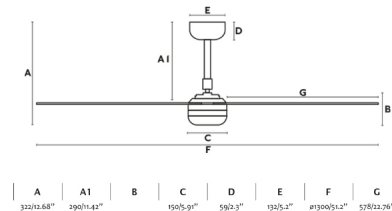

PUNT is a black ceiling fan with dark wood blades and with light, ideal for the ventilation of areas ranging from 13m² to 17'6m². Activated by remote control with programmer (included). This ceiling fan with DC motor has 6 adjustable speeds. PUNT comes with a reverse function summer - winter, so you can also use it in winter, improving the efficiency of your heating system. Suitable for incling room.

General characteristics

Fixation	Ceiling
IP	20
voltage	220V-240V
Hertz	50/60Hz
Max. Power	18
Fan Power (W)	5.3-7.1-9.8-13.3-19.8-28
RPM	90-115-135-158-185-210
Airflow (m3/min)	177
Reverse function	Yes
Engine type	DC
No. of blades	3
Reversible blades	No
Pitched ceiling	Yes
Can be installed without downrod	No
Type of control included	Remote control with timer

Material

Body/Structure	Steel
Diffuser	Glass
Blade material	ABS

Finish

Diffuser	Opal
Blade finish	Walnut
Downrod diameter	26

Lighting characteristics

Light source included	Yes
Light source	SMD LED
Adjustable colour temperature	Yes
LM	723
CRI	>80
Dimmable light source	Yes
Energy classification	E
Colour temperature range	3000 - 4200 - 6500K

Driver

Additional information

Optional downrod model

Universal 26mm