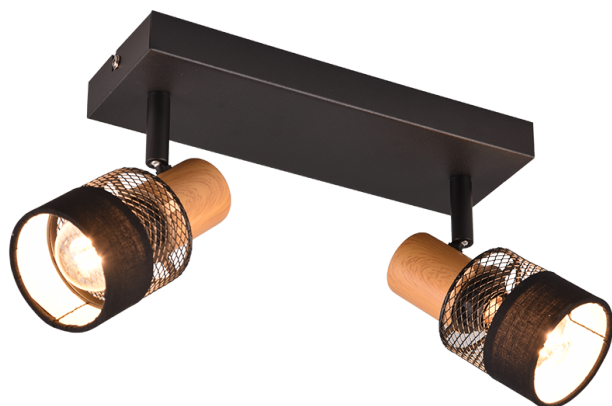

Faretto

NANDINI – 811700232

excl. 2x E14 · max. 10W

- **Montaggio a soffitto**
- **IP20**
- **Lampade non incluse nella confezione**

Lightness through an interesting mix of materials! The spotlights in the NANDINI range combine wood, textile and metal in a timeless way that is currently very trendy and at the same time creates a cosy living ambience. The two-light spotlight is the ideal choice for setting individual lighting accents in the hallway or living area and scores points with its flexible mounting on the wall or ceiling. The spotlight will delight you with its cosy flair and play of light! The combination of metal in matt black and wooden elements can be found in modern and minimalist furnishing styles. The use of LED light sources is recommended for energy-saving lighting. These are an ideal alternative to conventional halogen light sources and offer high light quality and energy savings of up to 80%. With LED light sources, you also benefit from a long service life and low heat generation while protecting the environment.

Costruzione materiale

Metallo · Nero opaco
Metallo · Nero opaco
Tessuto · Nero

Dimensioni prodotto

Larghezza: 38cm
Altezza: 17cm
Profondità: 8cm
Peso: 0,6kg

Dati tecnici

Lampadine: excl. 2x E14 · max. 10W
Tensione di esercizio: 230V ~ 50Hz
Classe di protezione: IP20
Classificazione IP: IP20

Quantità: 1
Larghezza: 15cm
Altezza: 26cm
Profondità: 10cm
Peso: 0,7kg