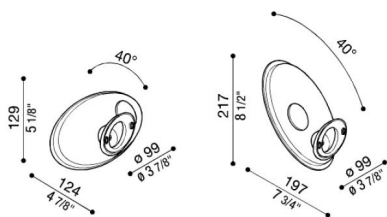

# Bracket Airy Ovale

LB11432

LOMBARDO

## Characteristic

Associated products: Airy plus ovale 300, Airy ovale 300, Airy plus top ovale 300, Airy top ovale 300

Standards and Marks of Conformity:

## Product description:

Kit comprised of support (A) and fitting plate (B), both in polycarbonate. Wall or post mounting (angled at 40° or vertical to the post), both vertically and horizontally.  
Bracket for oval luminaires.