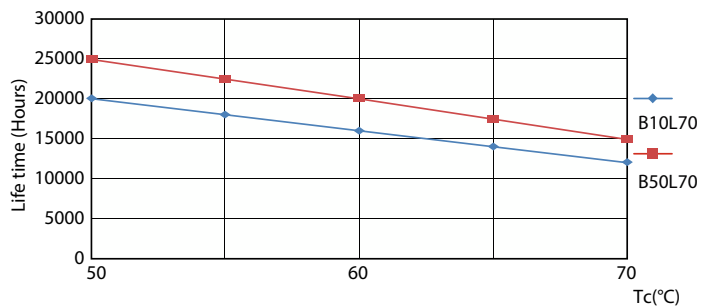

Ecofit Ledtubes T8

Durata

LEDtube ECO SLR 16W 20K LifetimeVsTc-LED