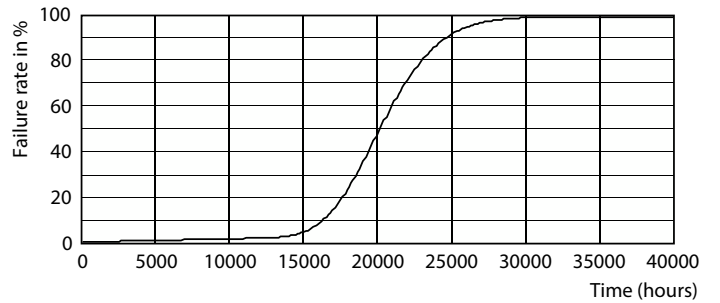

Life Expectancy Diagram

Ecofit Ledtubes T8

Fotometrie

General uniform lighting - Ecofit LEDtube 1500mm 19.5W 840 T8

Durata