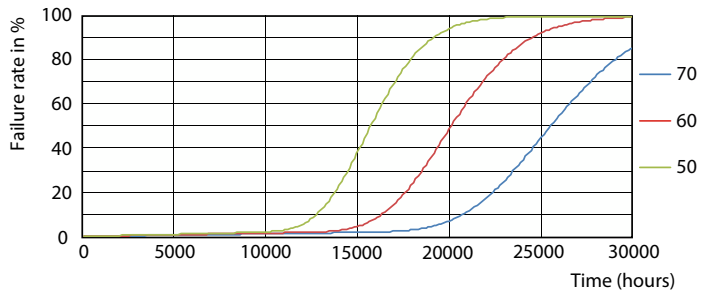

Ecofit Ledtubes T8

Fotometrie

General uniform lighting - Ecofit LEDtube 1500mm 19.5W 840 T8

Durata