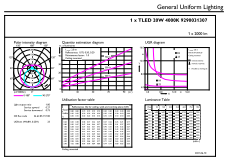

Ecofit Ledtubes T8

Fotometrie

General uniform lighting - Ecofit LEDtube 1500mm 19.5W 840 T8