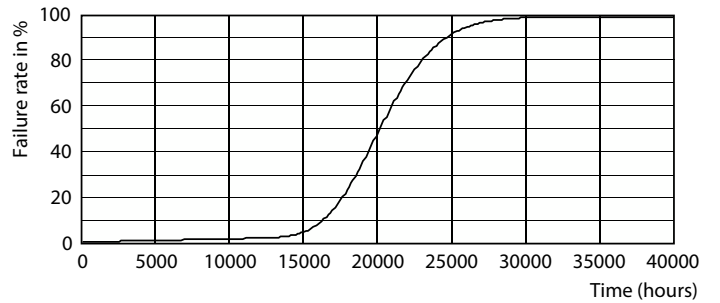

Life Expectancy Diagram

Ecofit Ledtubes T8

Fotometrie

General uniform lighting - Ecofit LEDtube 1500mm 19.5W 865 T8

Durata