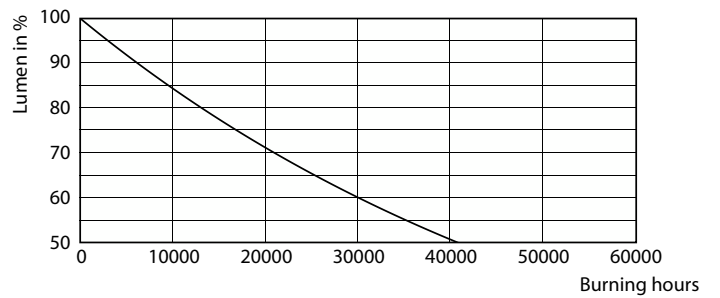

Ecofit Ledtubes T8

Fotometrie

General uniform lighting - Ecofit LEDtube 1500mm 19.5W 865 T8

Durata

LEDtube ECO SLR 16W 20K FailureRate-LED

Life Expectancy Diagram

Lumen Maintenance Diagram - Ecofit LEDtube 1500mm 19.5W 865 T8