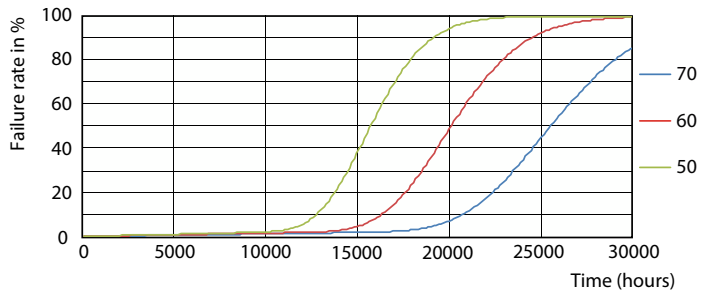

Ecofit Ledtubes T8

Fotometrie

General uniform lighting - Ecofit LEDtube 1500mm 19.5W 865 T8

Durata