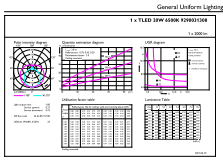

Ecofit Ledtubes T8

Fotometrie

General uniform lighting - Ecofit LEDtube 1500mm 19.5W 865 T8