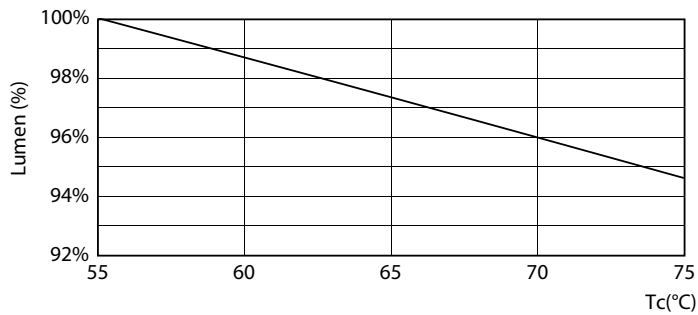

Ecofit Ledtubes T8

Fotometrie

General uniform lighting - Ecofit LEDtube 1500mm 19.5W 865 T8

Durata

LEDtube ECO SLR 16W 20K FailureRate-LED

Life Expectancy Diagram

Lumen Maintenance Diagram - Ecofit LEDtube 1500mm 19.5W 865 T8