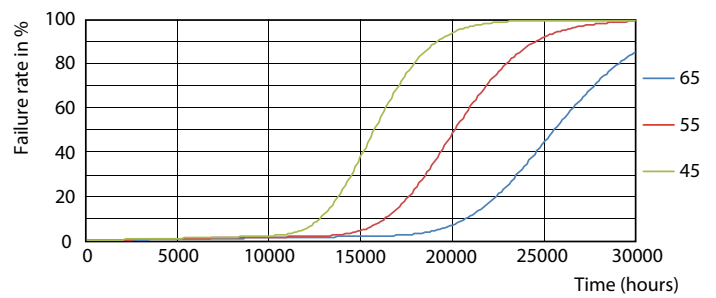

Ecofit Ledtubes T8

Fotometrie

Spectral Power Distribution Colour - Ecofit LEDtube 600mm 8W 865 T8

Durata

LifetimeVsTc

FailureRate

Life Expectancy Diagram

Lumen Maintenance Diagram - Ecofit LEDtube 600mm 8W 865 T8