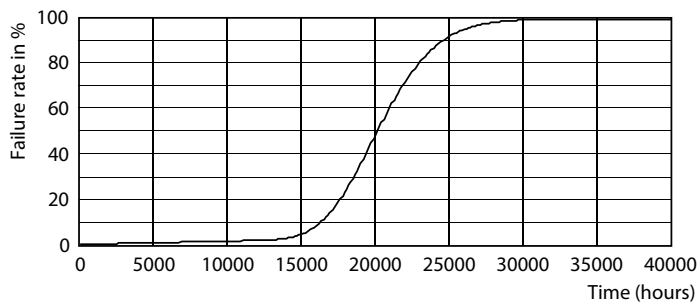

Ecofit Ledtubes T8

Fotometrie

Spectral Power Distribution Colour - Ecofit LEDtube 600mm 8W 865 T8

Durata

LifetimeVsTc

FailureRate

Life Expectancy Diagram

Lumen Maintenance Diagram - Ecofit LEDtube 600mm 8W 865 T8