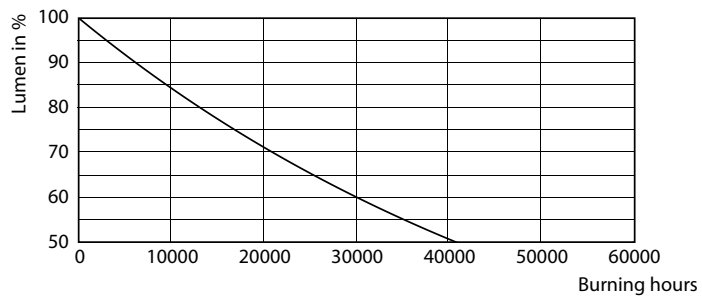

Ecofit Ledtubes T8

Durata

Lumen Maintenance Diagram - Ecofit LEDtube 600mm 8W 865 T8