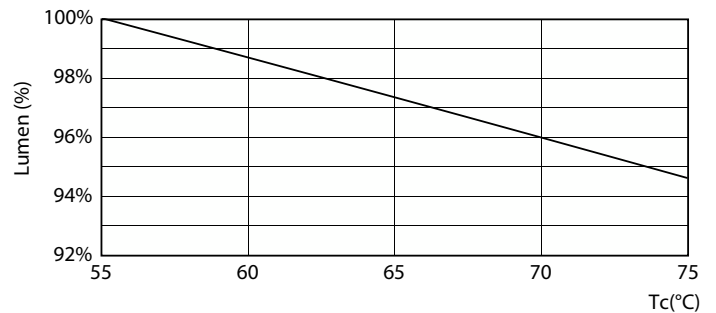

Ecofit Ledtubes T8

Fotometrie

Spectral Power Distribution Colour - Ecofit LEDtube 600mm 8W 865 T8

Durata

LifetimeVsTc

FailureRate

Life Expectancy Diagram

Lumen Maintenance Diagram - Ecofit LEDtube 600mm 8W 865 T8