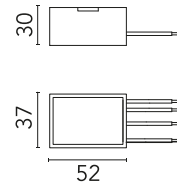

FLOS

RF25748 Black

**Power supply dual function Vout 24Vdc:
8W/100÷240V Iout 350ma: 6x1W/100÷240V IP65
Class II selv. Non Dimmable**

Are you a professional and your project needs consulting and support?

[BOOK AN APPOINTMENT](#)

Main specifications

Environments	Outdoor wet location
Ilcos	No

Physical

Colour	Black
Trim	No
IP internal	65
IP external	65

IP	IP
65	65

Electrical

Emergency type	No
----------------	----