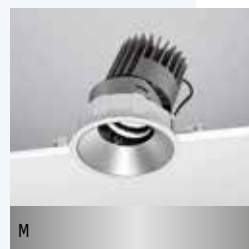

M1RA/C

Code	Nominal lumen	W	CCT	Beam
M1RA/CM/3K13/X	1100	13	3000K	20°
M1RA/CM/4K13/X	1200	13	4000K	20°
M1RA/CF/3K13/X	1100	13	3000K	40°
M1RA/CF/4K13/X	1200	13	4000K	40°
M1RA/CM/3K18/X	1500	18	3000K	20°
M1RA/CM/4K18/X	1600	18	4000K	20°
M1RA/CF/3K18/X	1500	18	3000K	40°
M1RA/CF/4K18/X	1600	18	4000K	40°

Incastro orientabile tondo a LED per installazione a soffitto.

Round adjustable recessed LED fitting for false ceiling installation.

Appareil à encastrer LED orientable rond pour installation dans faux-plafond

Runder, LED-Einbau für Deckeninstallation in 3 Massen.

LED COB CITIZEN CRI 90 (range potenza: 13W-18W).

CITIZEN COB LED CRI 90 (power range: 13W-18W).

LED COB CITIZEN IRC 90 (gamme puissances: 13W-18W).

LED COB CITIZEN CRI 90 (Leistungsbereich: 13W-18W).

Life time 50.000h (rendimento 70%).

Life time 50.000h (70% lumen maintenance).

Durée de vie 50.000h (rendement 70%).

Lebensdauer 50.000h (Lichtstrom 70%).

Corpo in alluminio pressofuso. Modulo LED IP54.

Body in die-cast aluminium. LED Module IP54.

Corps en fonderie d'aluminium. Module LED IP54.

Aluminium-Druckguss Körper. LED-Modul IP54.

Cornice in alluminio verniciato bianco con staffe di fissaggio regolabili per soffitti di spessore diverso.

Frame in white painted aluminium with adjustable fixing brackets adjustable to different depth of ceiling.

Cadre en aluminium peint blanc avec pat-tes de fixation réglables pour différentes épaisseurs de plafond.

Weiss lackierter Aluminium Rahmen mit einstellbaren Klammern für verschiedene Deckendichte.

Doppio sistema ottico con lente e riflettore che migliora il comfort visivo. UGR<19 o UGR<16 a seconda del modello.