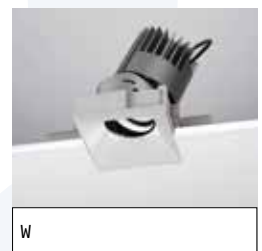

Incasso orientabile quadrato a LED per installazione a soffitto.

Square adjustable recessed LED fitting for false ceiling installation.

Appareil à encastrer LED orientable carré pour installation dans faux-plafond

Frame in white painted aluminium with adjustable fixing brackets adjustable to different depth of ceiling.

Cadre en aluminium peint blanc avec patentes de fixation réglables pour différentes épaisseurs de plafond.

Nero-Black-Noir-Schwarz

Cromo-Chrome-Chrome-Chrom

Oro-Gold-Or-GoId

Argento opaco-Silver matt Argent mat-Silber

Bianco-White-Blanc-Weiss

Code	Descrizione	Description	Description	Beschreibung
M1SA/_/_/_/_/X1	Con driver ON-OFF Made in Italy	With Made in Italy ON-OFF driver	Avec alimentation ON-OFF Made in Italy	Mit Driver ON-OFF Made in Italy
M1SA/_/_/_/_/X2	Con driver PUSH/DIM 1-10V Made in Italy	With Made in Italy PUSH/DIM 1-10V driver	Avec alimentation PUSH/DIM 1-10V Made in Italy	Mit Driver PUSH/DIM 1-10V Made in Italy
M1SA/_/_/_/_/X3	Con driver DALI Made in Italy	With Made in Italy DALI driver	Avec alimentation DALI Made in Italy	Mit Driver DALI Made in Italy
M1SA/_/_/_/_/X6	Con driver ON-OFF	With ON-OFF driver	Avec alimentation ON-OFF	Mit Driver ON-OFF