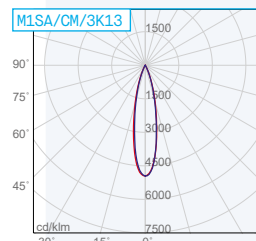

M1SA/C

Code	Nominal lumen	W	CCT	Beam
M1SA/CM/3K13/X	1100	13	3000K	20°
M1SA/CM/4K13/X	1200	13	4000K	20°
M1SA/CF/3K13/X	1100	13	3000K	40°
M1SA/CF/4K13/X	1200	13	4000K	40°
M1SA/CM/3K18/X	1500	18	3000K	20°
M1SA/CM/4K18/X	1600	18	4000K	20°
M1SA/CF/3K18/X	1500	18	3000K	40°
M1SA/CF/4K18/X	1600	18	4000K	40°

Incasso orientabile quadrato a LED per installazione a soffitto.

Square adjustable recessed LED fitting for false ceiling installation.

Appareil à encastrer LED orientable carré pour installation dans faux-plafond

Quadratischer LED-Einbau für Deckeninstallation in 3 Massen.

LED COB CITIZEN CRI 90 (range potenza: 13W-18W).

CITIZEN COB LED CRI 90 (power range: 13W-18W).

LED COB CITIZEN IRC 90 (gamme puissances: 13W-18W).

LED COB CITIZEN CRI 90 (Leistungsbereich: 13W-18W).

Life time 50.000h (rendimento 70%).

Life time 50.000h (70% lumen maintenance).

Durée de vie 50.000h (rendement 70%).

Lebensdauer 50.000h (Lichtstrom 70%).

Corpo in alluminio pressofuso. Modulo LED IP54.

Body in die-cast aluminium. LED Module IP54.

Corps en fonderie d'aluminium. Module LED IP54.

Aluminium-Druckguss Körper. LED-Modul IP54.

Cornice in alluminio verniciato bianco con staffe di fissaggio regolabili per soffitti di spessore diverso.

Frame in white painted aluminium with adjustable fixing brackets adjustable to different depth of ceiling.

Cadre en aluminium peint blanc avec patentes de fixation réglables pour différentes épaisseurs de plafond.

Weiss lackierter Aluminium Rahmen mit einstellbaren Klammern für verschiedene Deckendichte.

Doppio sistema ottico con lente e riflettore che migliora il comfort visivo. UGR<19 o UGR<16 a seconda del modello.