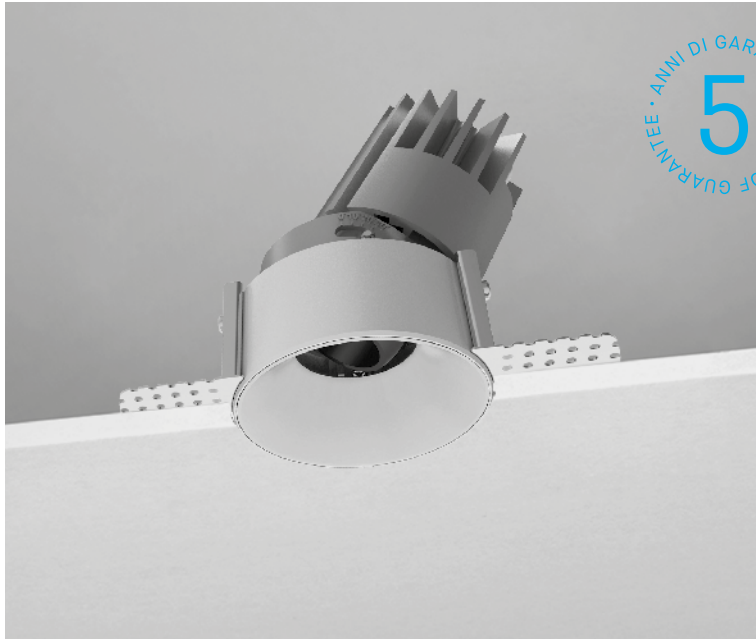

5 ANNI DI GARANZIA
5 YEARS OF GUARANTEE

MORA/T

Code	Nominal lumen	W	CCT	Beam
MORA/TM/3K07/_	850	7,5	3000K	20°
MORA/TM/4K07/_	900	7,5	4000K	20°
MORA/TF/3K07/_	850	7,5	3000K	40°
MORA/TF/4K07/_	900	7,5	4000K	40°
MORA/TM/3K11/_	1100	11	3000K	20°
MORA/TM/4K11/_	1200	11	4000K	20°
MORA/TF/3K11/_	1100	11	3000K	40°
MORA/TF/4K11/_	1200	11	4000K	40°

CRI 90	68mm	M	F	DRIVER INCLUDED	UGR <16	GRF 1	IP20	IP54 Module	CE	F		A++	A+	A

Incasso orientabile tondo a LED per installazione a soffitto.

Round adjustable recessed LED fitting for false ceiling installation.

Appareil à encastrer LED orientable rond pour installation dans faux-plafond

Runder, LED-Einbau für Deckeninstallation in 3 Massen.

LED COB CITIZEN CRI 90 (range potenza: 7.5W-11W).

CITIZEN COB LED CRI 90 (power range: 7.5W-11W).

LED COB CITIZEN IRC 90 (gamme puissances: 7.5W-11W).

LED COB CITIZEN CRI 90 (Leistungsbereich: 7.5W-11W).

Life time 50.000h (rendimento 70%).

Life time 50.000h (70% lumen maintenance).

Durée de vie 50.000h (rendement 70%).

Lebensdauer 50.000h (Lichtstrom 70%).

Corpo in alluminio pressofuso. Modulo LED IP54.

Body in die-cast aluminium. LED Module IP54.

Corps en fonderie d'aluminium. Module LED IP54.

Aluminium-Druckguss Körper. LED-Modul IP54.

Cornice in alluminio verniciato bianco con staffe di fissaggio regolabili per soffitti di spessore diverso.

Frame in white painted aluminium with adjustable fixing brackets adjustable to different depth of ceiling.

Cadre en aluminium peint blanc avec pat-tes de fixation réglables pour différentes épaisseurs de plafond.

Weiss lackierter Aluminium Rahmen mit einstellbaren Klammern für verschiedene Deckendichte.

Doppio sistema ottico con lente e riflettore che migliora il comfort visivo. UGR<19 o UGR<16 a seconda del modello.

Double optical system with lens and reflector to improve the visual comfort. UGR<19 or UGR<16 depending on model.

Double système optique avec lentille et réflecteur pour un meilleur confort visuel. UGR<19 o UGR<16 Selon le modèle.

Dual-optisches System mit einer Linse und Reflektor die den Sehkomfort verbessern. UGR<19 or UGR<16 Gemäss Modell.

Disponibili accessori intercambiabili: - cornice trimless per soffitti di spessore 12,5-25 mm; - riflettore in policarbonato in cinque finiture diverse; - griglia anti abbagliamento.

Interchangeable accessories available upon request: - trimless frame for ceiling of depth 12,5-25mm; - polycarbonate reflector in 5 different finishing; - anti-glare grid.

Disponibles accessoires interchangeables: - anneau trimless pour plafond d'épaisseur 12,5-25 mm; - réflecteur en polycarbonate en cinq finitions différentes; - grille anti éblouissement.

Austauschbare Zubehöre erhältlich: - Rahmen Trimless für 12,5-25 mm Deckendichte; - Polycarbonat Reflektor in fünf verschiedenen Ausführungen; - Entblendungs Gitter.

Alimentatore 220-240V - 50/60Hz incluso. (ON-OFF, PUSH/DIM 1-10V, DALI)