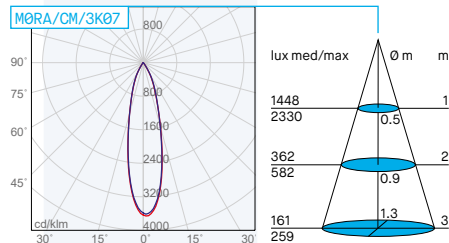

Nero-Black-Noir-Schwarz