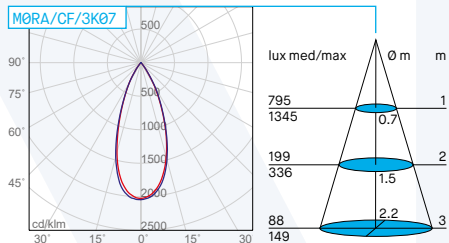

Nero-Black-Noir-Schwarz