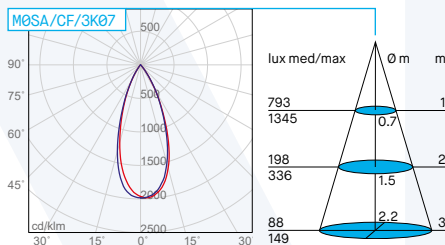

Nero-Black-Noir-Schwarz