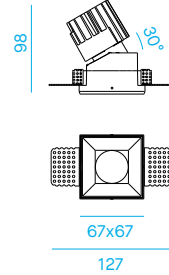

Incasso orientabile quadrato a LED per installazione a soffitto.

Square adjustable recessed LED fitting for false ceiling installation.

Appareil à encastrer LED orientable carré pour installation dans faux-plafond