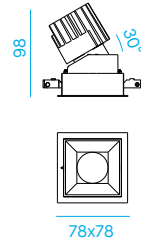

Incasso orientabile quadrato a LED per installazione a soffitto.

Square adjustable recessed LED fitting for false ceiling installation.

Appareil à encastrer LED orientable carré pour installation dans faux-plafond