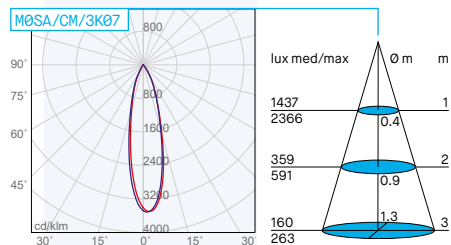

Nero-Black-Noir-Schwarz